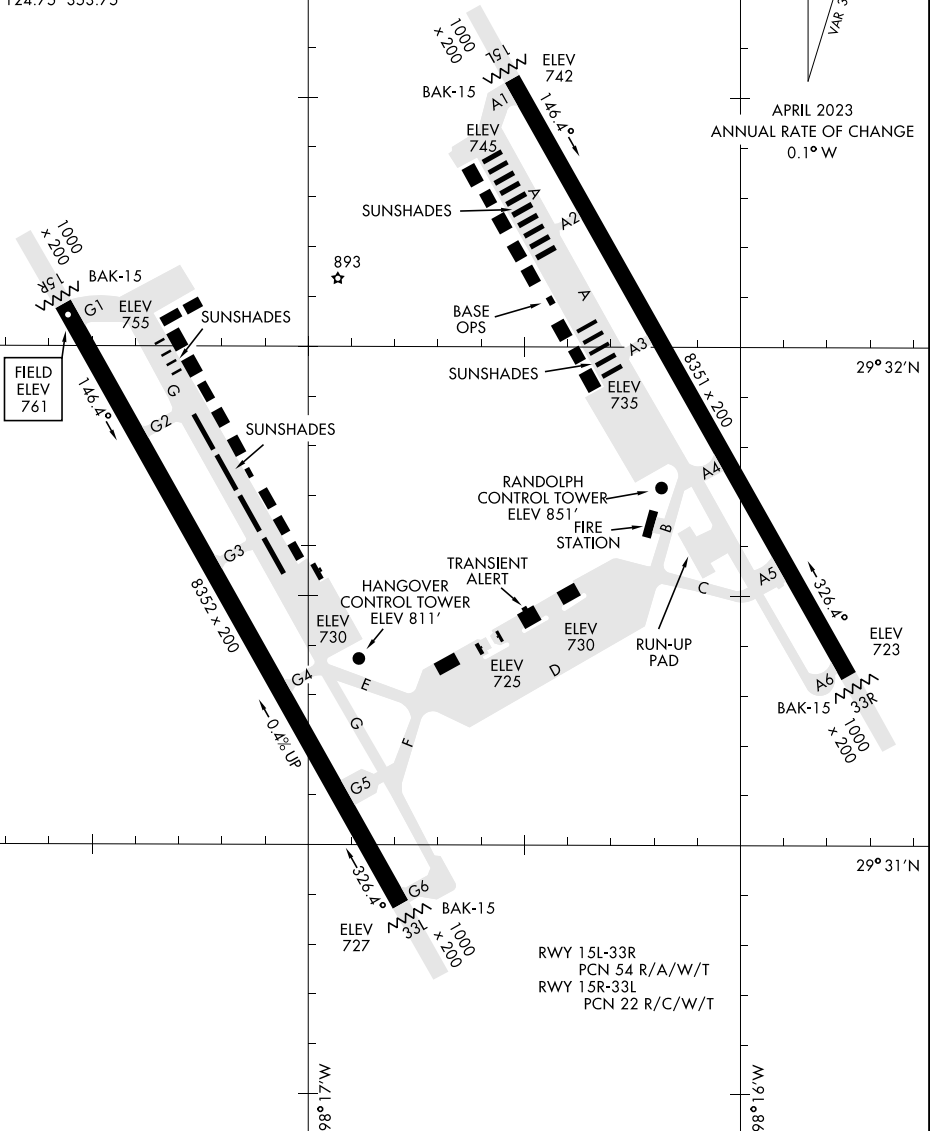

AIRPORT DIAGRAM

AL-341 [USAF]

RANDOLPH AFB (KRND)

UNIVERSAL CITY, TEXAS

ATIS ★ 290.525
 TOWER ★
 128.25 294.7
 GND CON
 119.65 275.8
 CLNC DEL (RWY 15L-33R)
 338.35
 HANGOVER ATIS ★ 327.8
 HANGOVER TOWER ★
 120.5 291.1
 HANGOVER GND CON
 124.75 353.75

29° 33' N

APRIL 2023
 ANNUAL RATE OF CHANGE
 0.1° W

SC-3, 03 OCT 2024 to 31 OCT 2024

SC-3, 03 OCT 2024 to 31 OCT 2024

29° 32' N

29° 31' N

RWY 15L-33R
 PCN 54 R/A/W/T
 RWY 15R-33L
 PCN 22 R/C/W/T

AIRPORT DIAGRAM

UNIVERSAL CITY, TEXAS
RANDOLPH AFB (KRND)