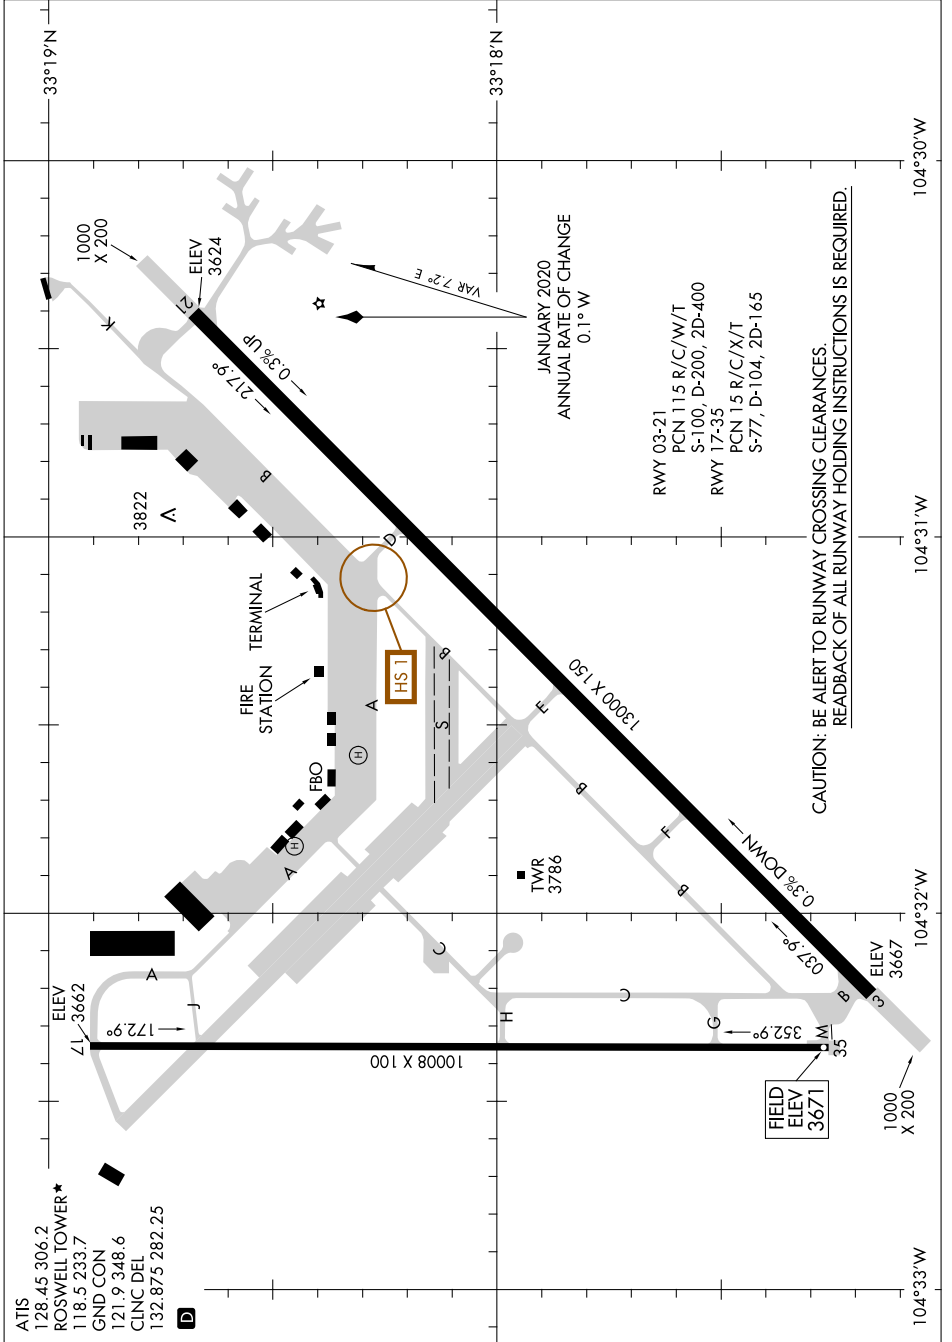

AIRPORT DIAGRAM

ROSWELL AIR CENTER (ROW)
ROSWELL, NEW MEXICO

AL-354 (FAA)

SW-1, 03 OCT 2024 to 31 OCT 2024

SW-1, 03 OCT 2024 to 31 OCT 2024

AIRPORT DIAGRAM

ROSWELL, NEW MEXICO
ROSWELL AIR CENTER (ROW)

ATIS 128.45 306.2
 ROSWELL TOWER* 118.5 233.7
 GND CON 121.9 348.6
 CLNC DEL 132.875 282.25