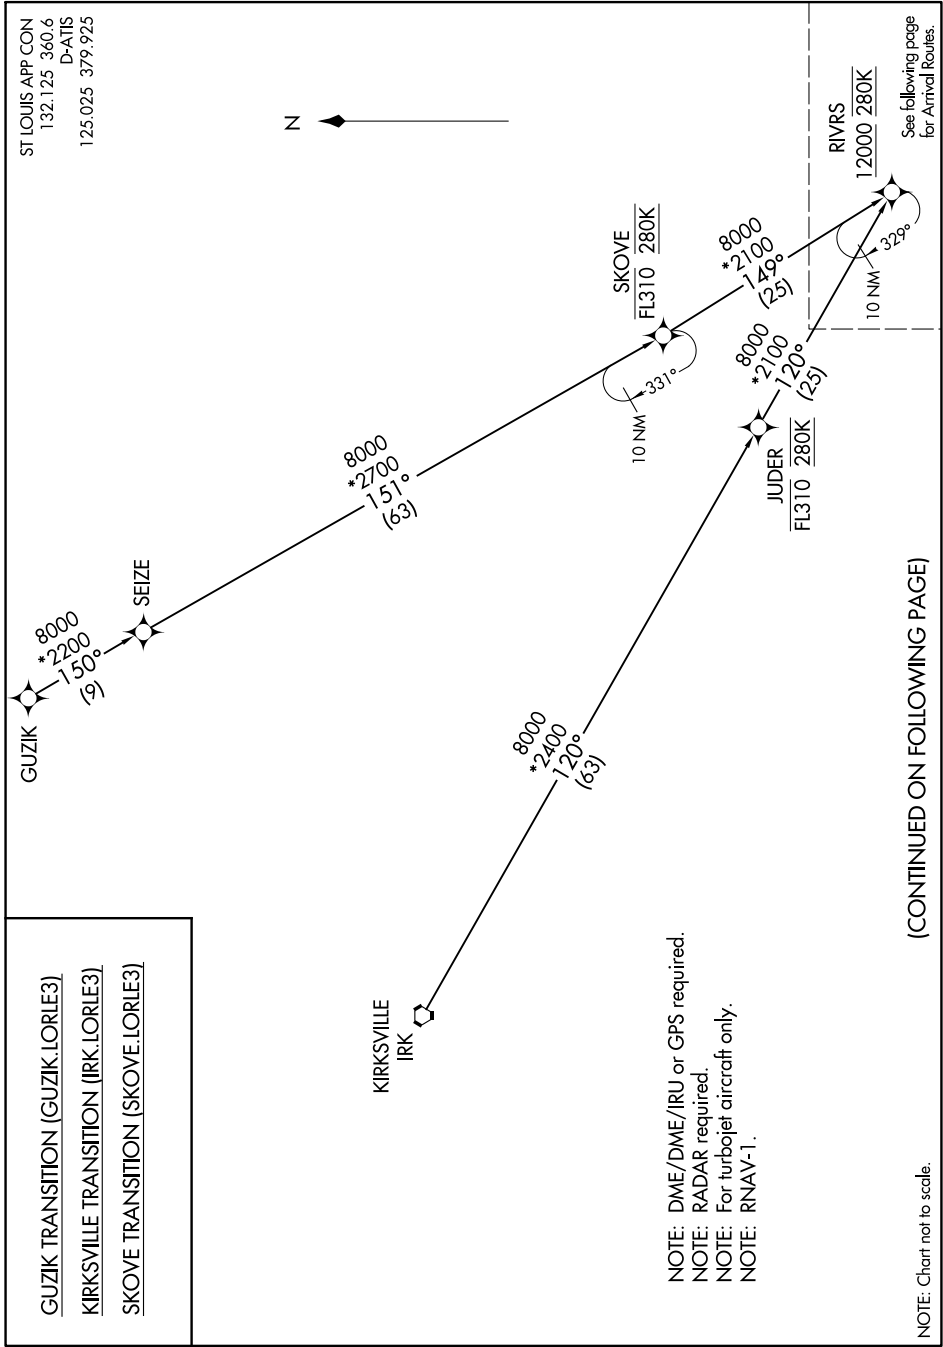

LORLE THREE ARRIVAL (RNAV) Transition Routes

ST. LOUIS, MISSOURI

ST LOUIS APP CON
132.125 360.6
D-ATIS
125.025 379.925

See following page for Arrival Routes.

NC-3, 03 OCT 2024 to 31 OCT 2024

NC-3, 03 OCT 2024 to 31 OCT 2024

(CONTINUED ON FOLLOWING PAGE)

- GUZIK TRANSITION (GUZIK.LORLE3)
- KIRKSVILLE TRANSITION (IRK.LORLE3)
- SKOVE TRANSITION (SKOVE.LORLE3)

- NOTE: DME/DME/IRU or GPS required.
- NOTE: RADAR required.
- NOTE: For turbojet aircraft only.
- NOTE: RNAV-1.

NOTE: Chart not to scale.

LORLE THREE ARRIVAL (RNAV) Transition Routes

ST. LOUIS, MISSOURI

ST LOUIS LAMBERT INTL (STL)