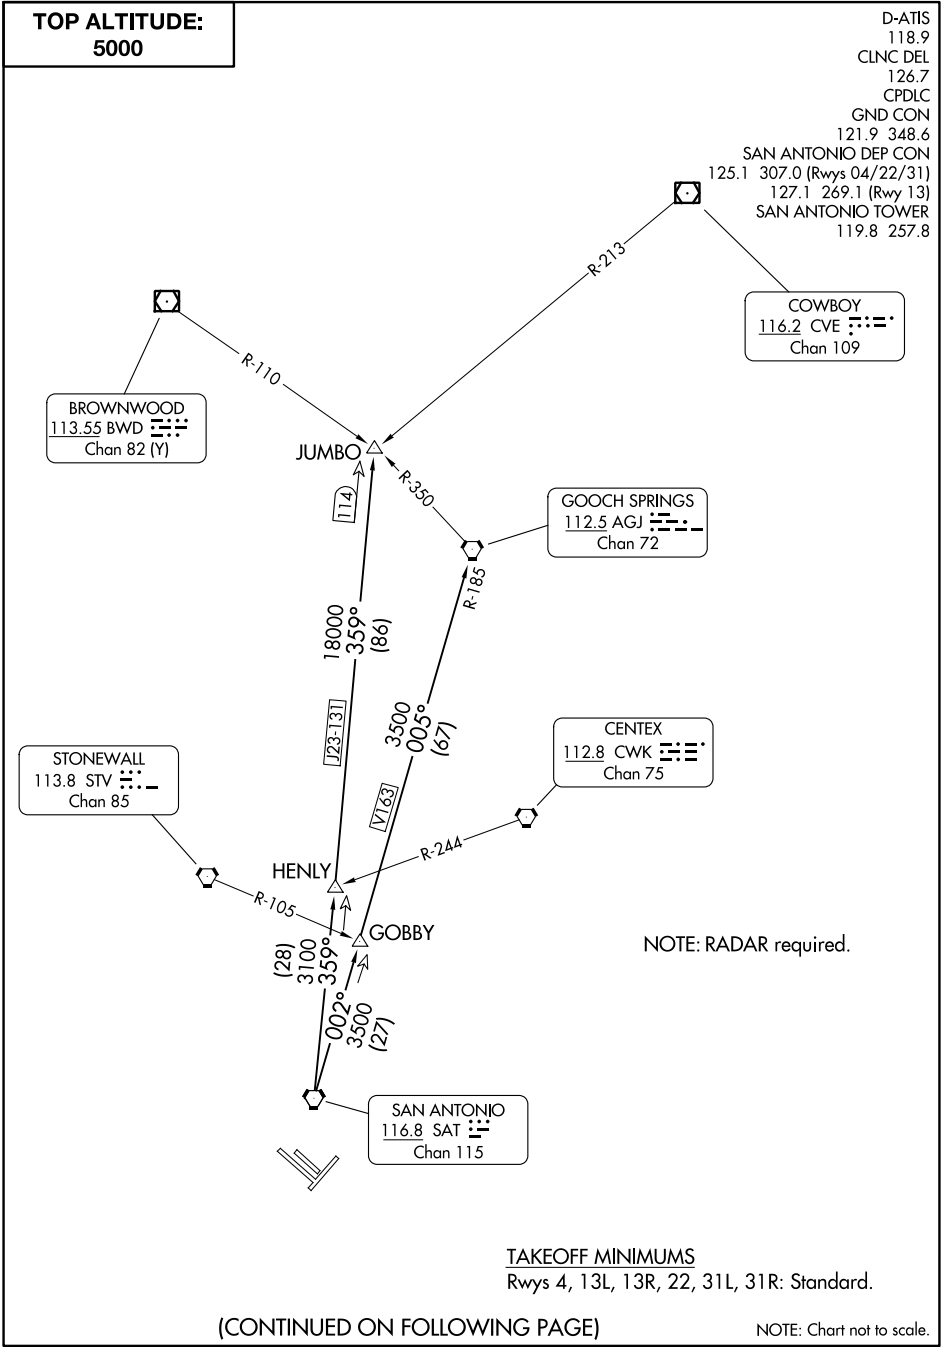

ALAMO THREE DEPARTURE

**TOP ALTITUDE:
5000**

D-ATIS
118.9
CLNC DEL
126.7
CPDLC
GND CON
121.9 348.6
SAN ANTONIO DEP CON
125.1 307.0 (Rwys 04/22/31)
127.1 269.1 (Rwy 13)
SAN ANTONIO TOWER
119.8 257.8

COWBOY
116.2 CVE
Chan 109

BROWNWOOD
113.55 BWD
Chan 82 (Y)

GOOCH SPRINGS
112.5 AGJ
Chan 72

STONEWALL
113.8 STV
Chan 85

CENTEX
112.8 CWK
Chan 75

SAN ANTONIO
116.8 SAT
Chan 115

SC-3, 03 OCT 2024 to 31 OCT 2024

SC-3, 03 OCT 2024 to 31 OCT 2024

TAKEOFF MINIMUMS

Rwys 4, 13L, 13R, 22, 31L, 31R: Standard.

(CONTINUED ON FOLLOWING PAGE)

NOTE: Chart not to scale.

ALAMO THREE DEPARTURE