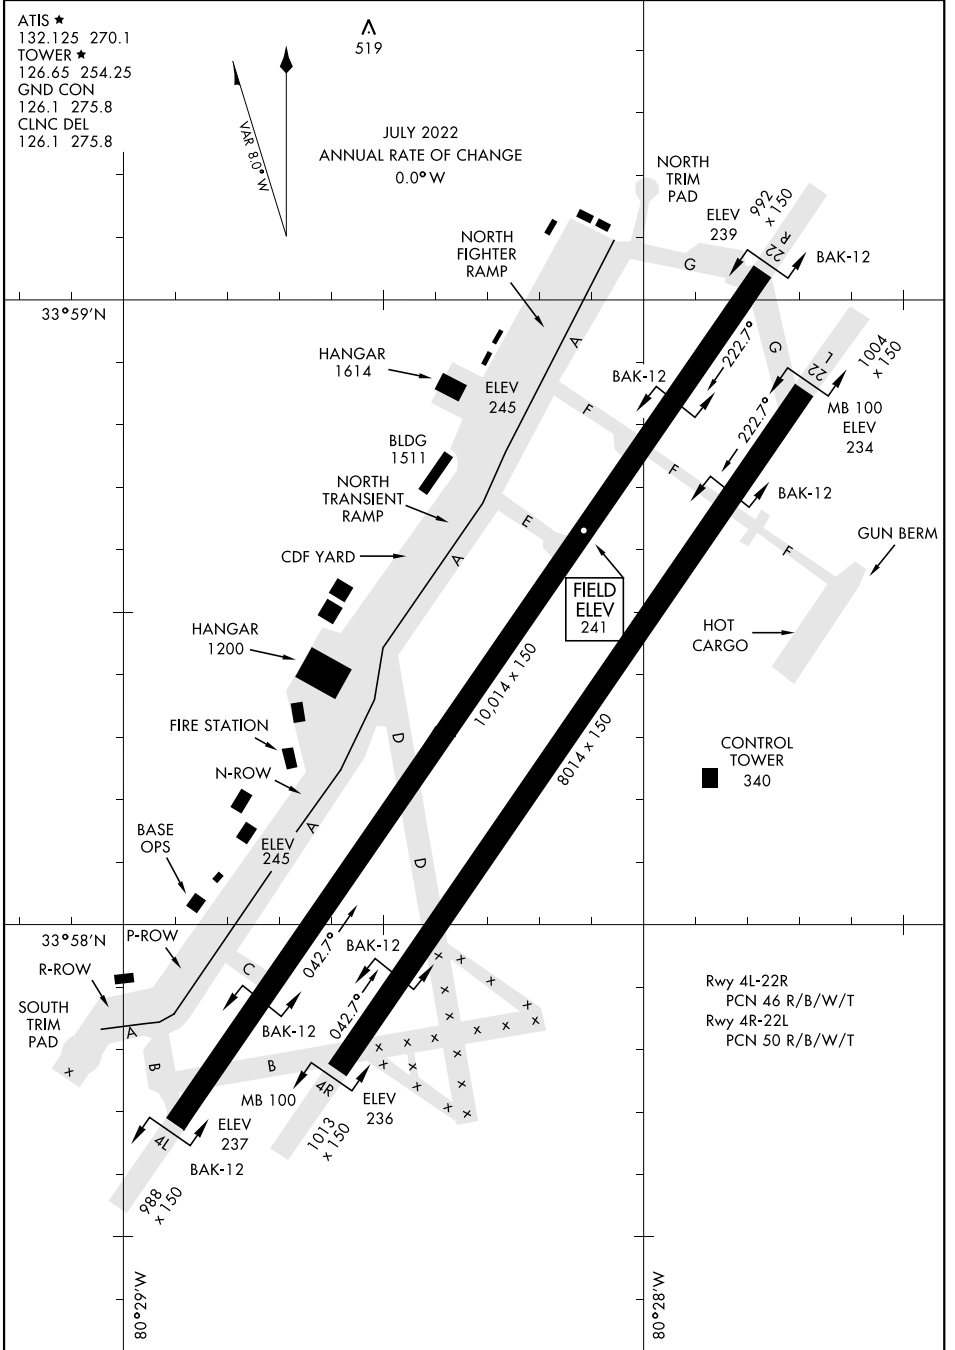

AIRPORT DIAGRAM

[USAF]

SHAW AFB (KSSC)
SUMTER, SOUTH CAROLINA

ATIS ★
 132.125 270.1
 TOWER ★
 126.65 254.25
 GND CON
 126.1 275.8
 CLNC DEL
 126.1 275.8

JULY 2022
 ANNUAL RATE OF CHANGE
 0.0° W

SE-2, 03 OCT 2024 to 31 OCT 2024

SE-2, 03 OCT 2024 to 31 OCT 2024

AIRPORT DIAGRAM

SHAW AFB (KSSC)
SUMTER, SOUTH CAROLINA

Rwy 4L-22R
 PCN 46 R/B/W/T
 Rwy 4R-22L
 PCN 50 R/B/W/T