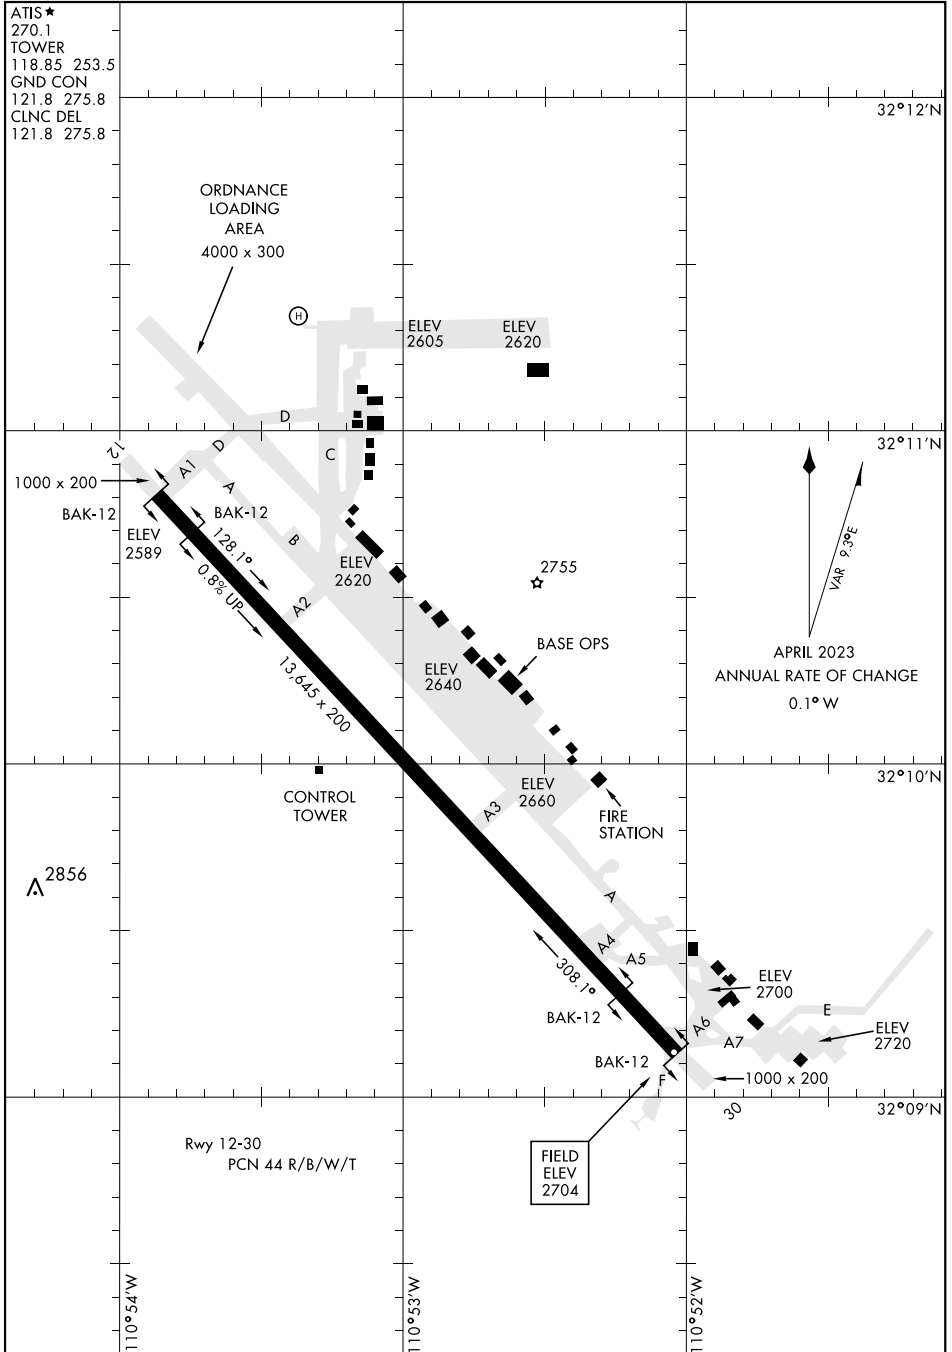

23110

AIRPORT DIAGRAM

AL-429 [USAF]

DAVIS-MONTHAN AFB (KDMA)

TUCSON, ARIZONA

SW-4, 03 OCT 2024 to 31 OCT 2024

SW-4, 03 OCT 2024 to 31 OCT 2024

AIRPORT DIAGRAM

TUCSON, ARIZONA
DAVIS-MONTHAN AFB (KDMA)