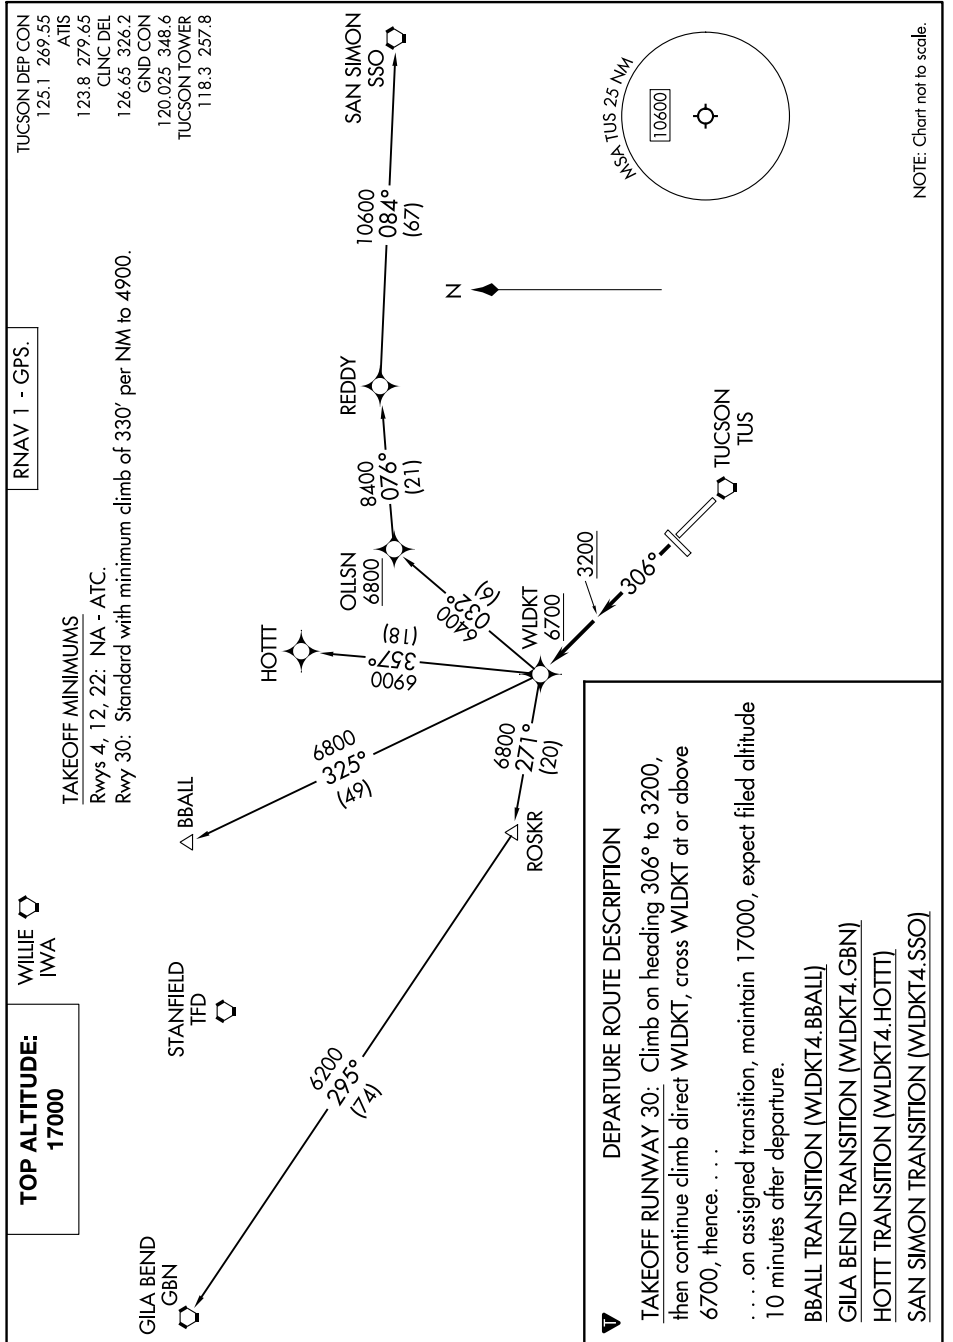

# WLDKT FOUR DEPARTURE (RNAV)

AL-430 (FAA)

TUCSON INTL (TUS)  
TUCSON, ARIZONA

SW-4, 03 OCT 2024 to 31 OCT 2024

# WLDKT FOUR DEPARTURE (RNAV)

SW-4, 03 OCT 2024 to 31 OCT 2024