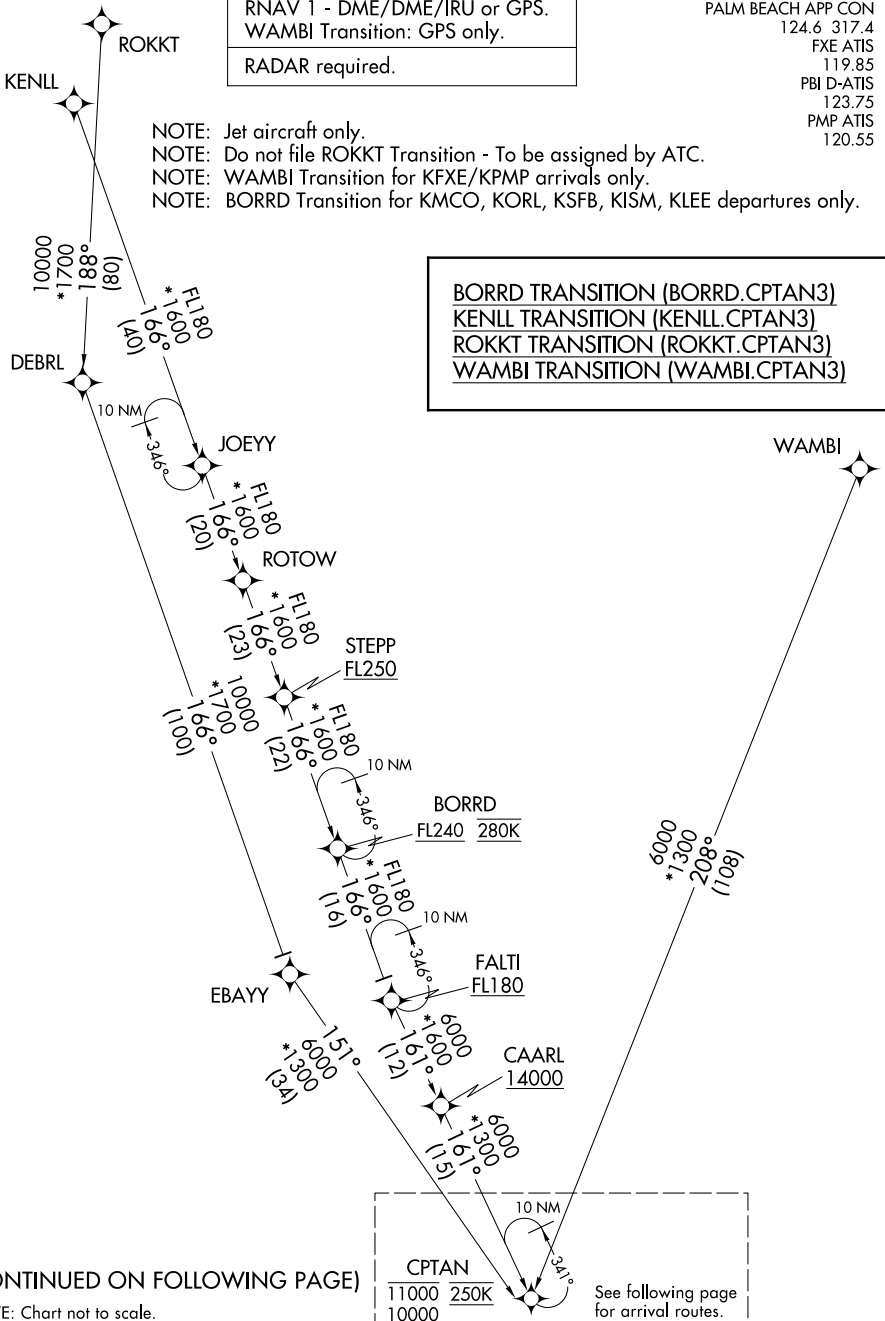

CPTAN THREE ARRIVAL (RNAV) Transition Routes

WEST PALM BEACH, FLORIDA

RNAV 1 - DME/DME/IRU or GPS. WAMBI Transition: GPS only.
RADAR required.

PALM BEACH APP CON
124.6 317.4
FXE ATIS
119.85
PBI D-ATIS
123.75
PMP ATIS
120.55

- NOTE: Jet aircraft only.
- NOTE: Do not file ROKKT Transition - To be assigned by ATC.
- NOTE: WAMBI Transition for KFEX/KPMP arrivals only.
- NOTE: BORRD Transition for KMCO, KORL, KSF, KISM, KLEE departures only.

BORRD TRANSITION (BORRD.CPTAN3)
KENLL TRANSITION (KENLL.CPTAN3)
ROKKT TRANSITION (ROKKT.CPTAN3)
WAMBI TRANSITION (WAMBI.CPTAN3)

(CONTINUED ON FOLLOWING PAGE)

NOTE: Chart not to scale.

CPTAN
11000 250K
10000

See following page for arrival routes.

SE-3, 03 OCT 2024 to 31 OCT 2024

SE-3, 03 OCT 2024 to 31 OCT 2024

CPTAN THREE ARRIVAL (RNAV) Transition Routes

WEST PALM BEACH, FLORIDA