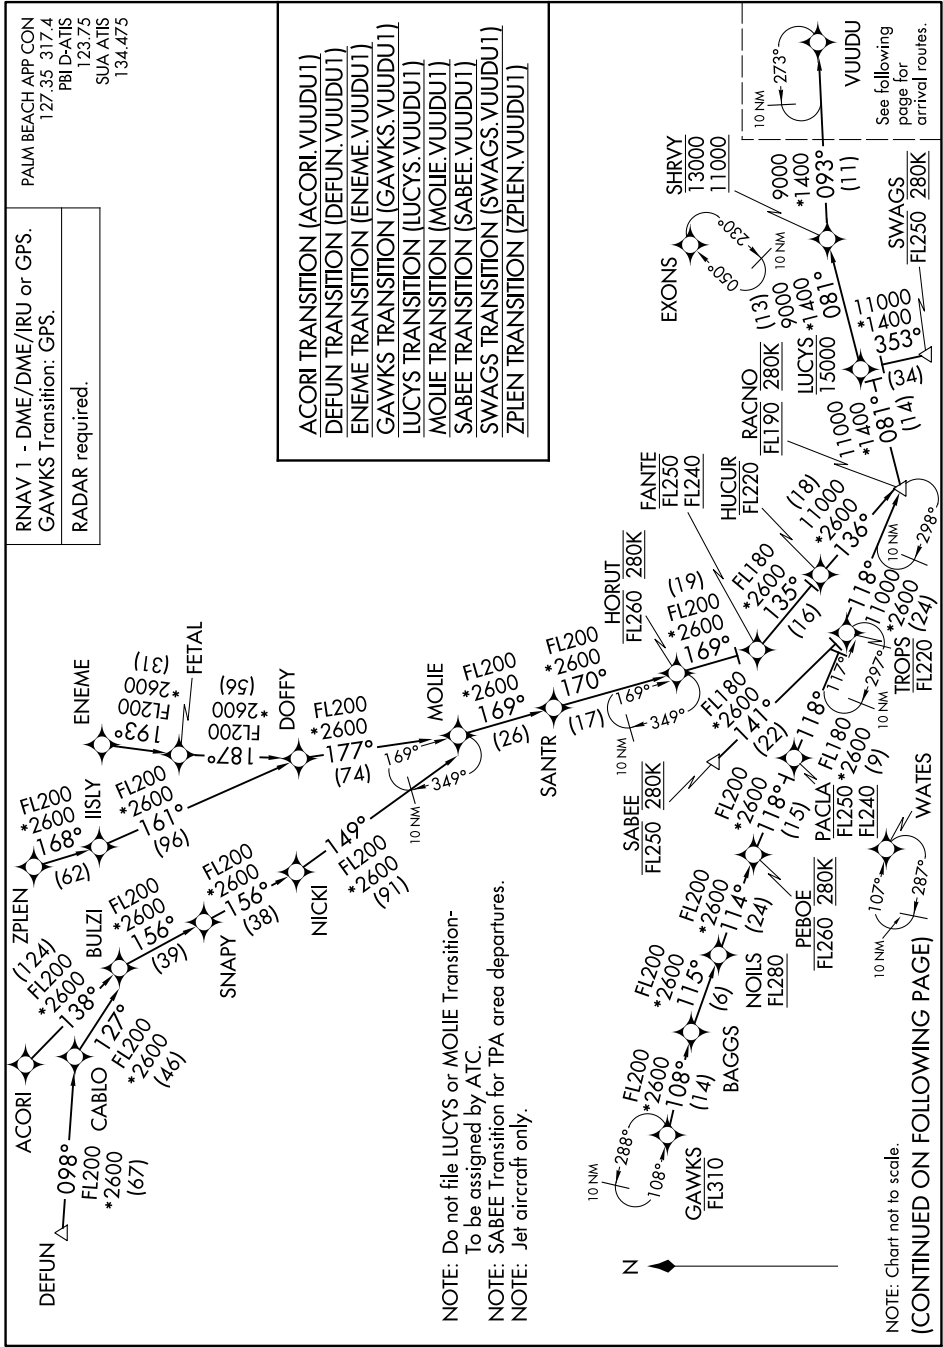

VUUDU ONE ARRIVAL (RNAV) Transition Routes

WEST PALM BEACH, FLORIDA

SE-3, 03 OCT 2024 to 31 OCT 2024

SE-3, 03 OCT 2024 to 31 OCT 2024

WEST PALM BEACH, FLORIDA