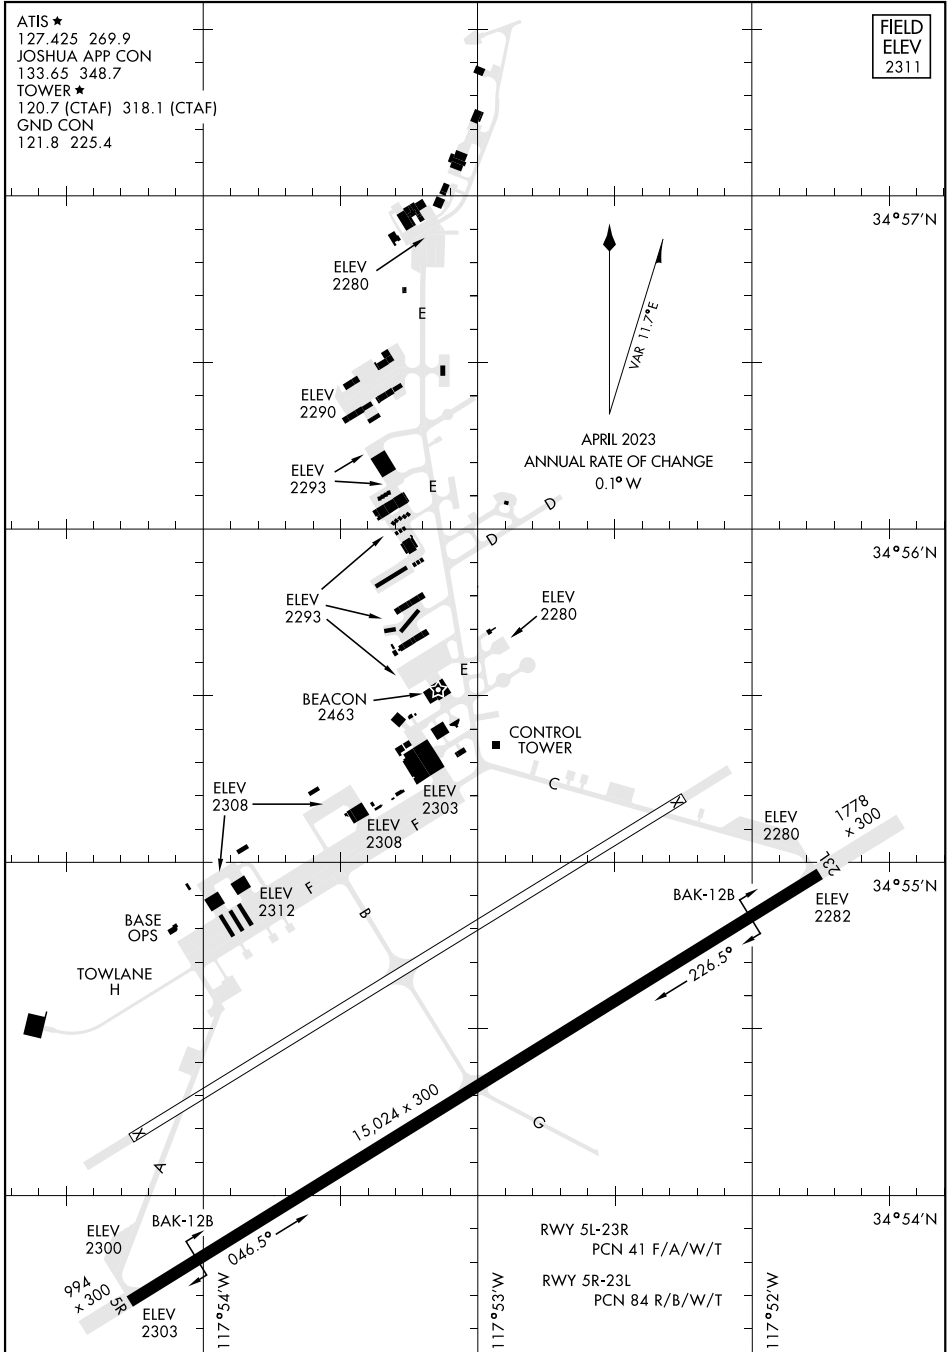

23110

AIRPORT DIAGRAM

EDWARDS AFB (KEDW)

AL-500 [USAF]

EDWARDS, CALIFORNIA

ATIS ★
 127.425 269.9
 JOSHUA APP CON
 133.65 348.7
 TOWER ★
 120.7 (CTAF) 318.1 (CTAF)
 GND CON
 121.8 225.4

FIELD
ELEV
2311

SW-3, 03 OCT 2024 to 31 OCT 2024

SW-3, 03 OCT 2024 to 31 OCT 2024

AIRPORT DIAGRAM

EDWARDS, CALIFORNIA
EDWARDS AFB (KEDW)