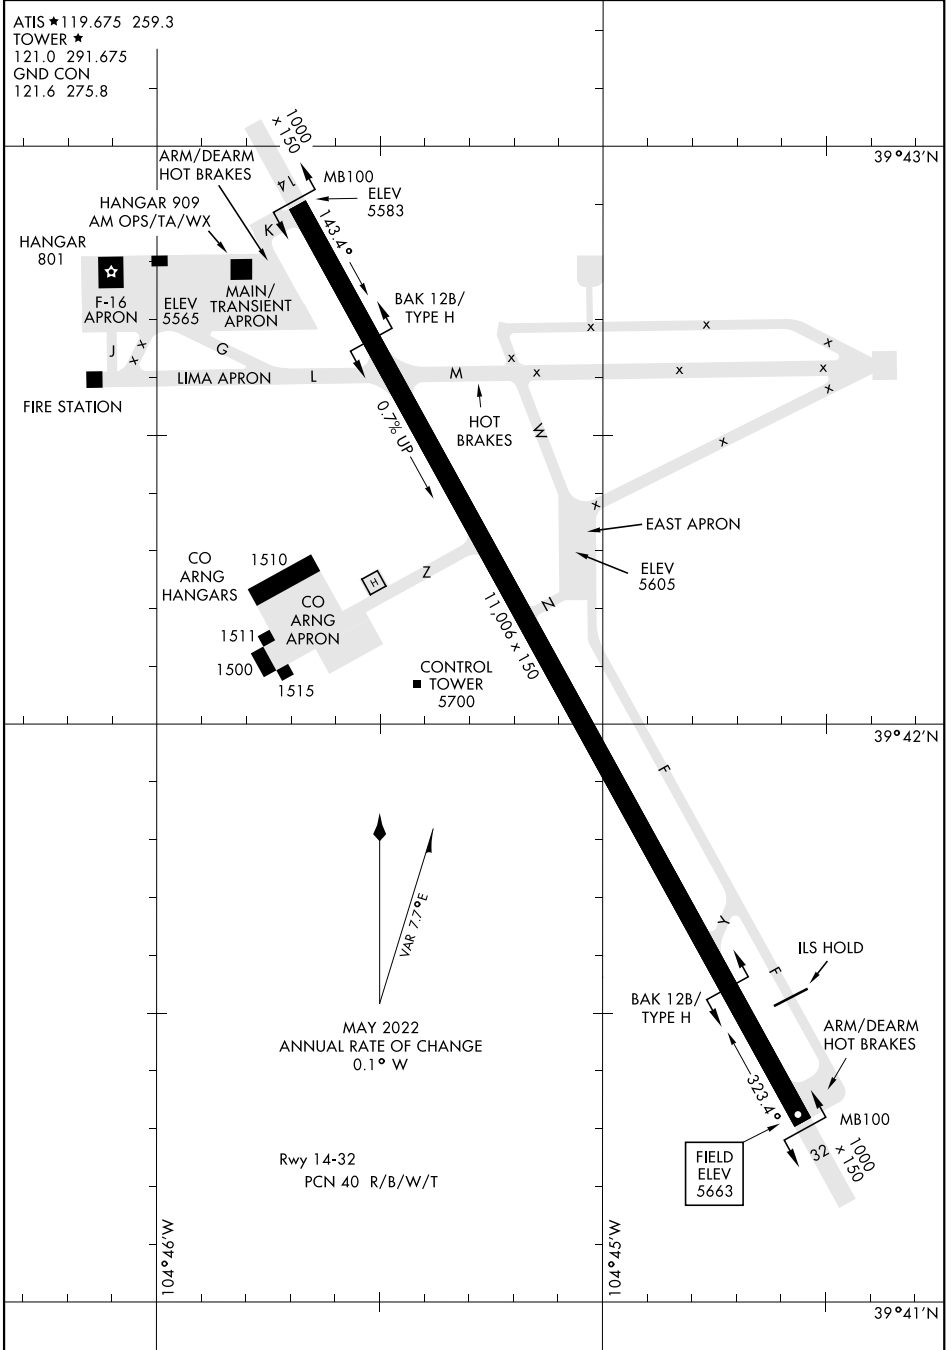

AIRPORT DIAGRAM

AL-538 [USAF]

BUCKLEY SFB (KBKF)

AURORA, COLORADO

ATIS ★ 119.675 259.3
 TOWER ★
 121.0 291.675
 GND CON
 121.6 275.8

SW-1, 03 OCT 2024 to 31 OCT 2024

SW-1, 03 OCT 2024 to 31 OCT 2024

AIRPORT DIAGRAM