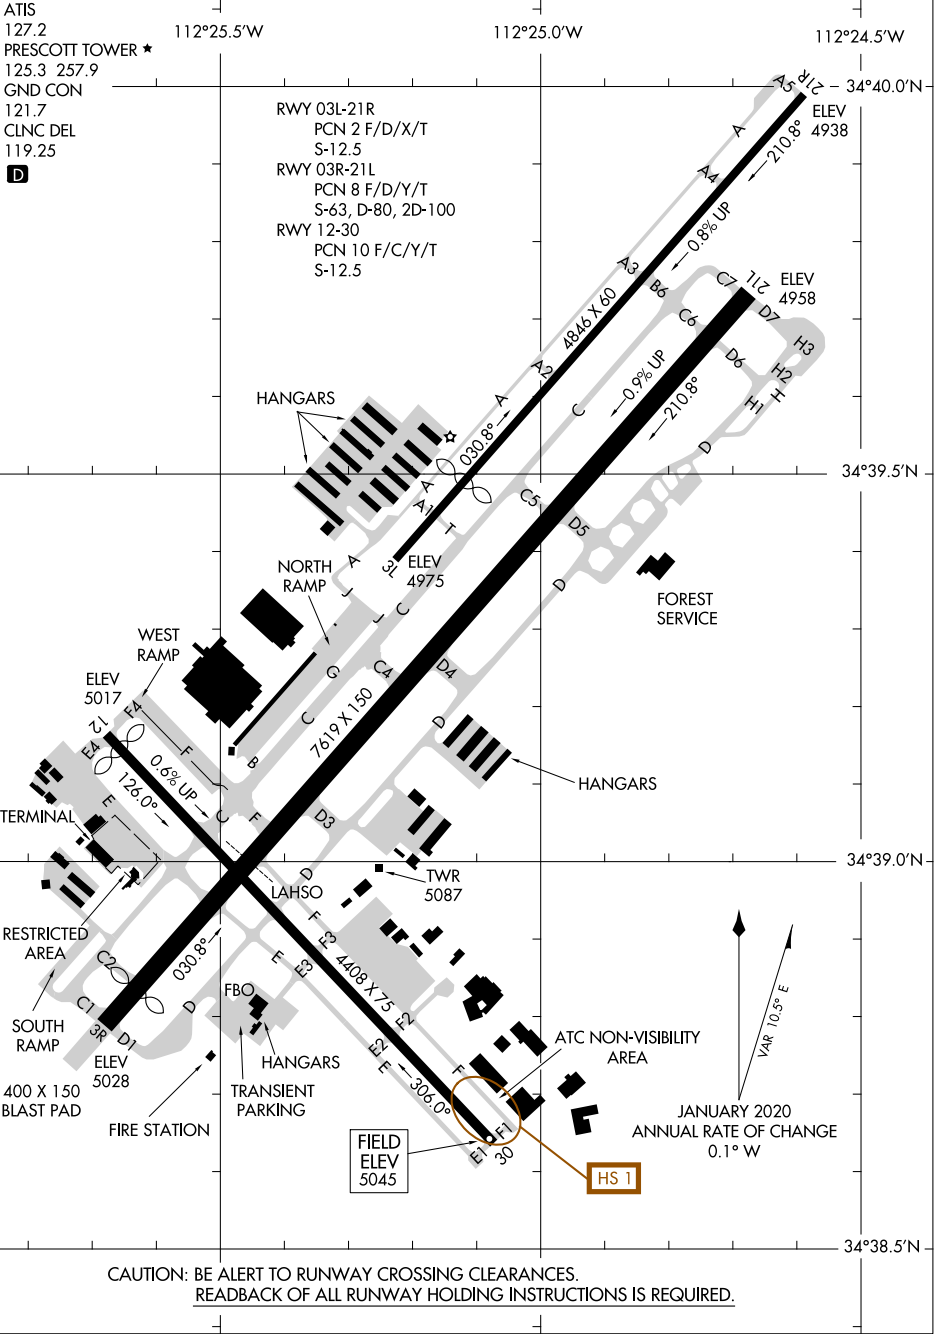

# AIRPORT DIAGRAM

PRESCOTT RGNL - ERNEST A LOVE FLD (P.R.C)  
AL-546 (FAA) PRESCOTT, ARIZONA

CAUTION: BE ALERT TO RUNWAY CROSSING CLEARANCES.  
 READBACK OF ALL RUNWAY HOLDING INSTRUCTIONS IS REQUIRED.