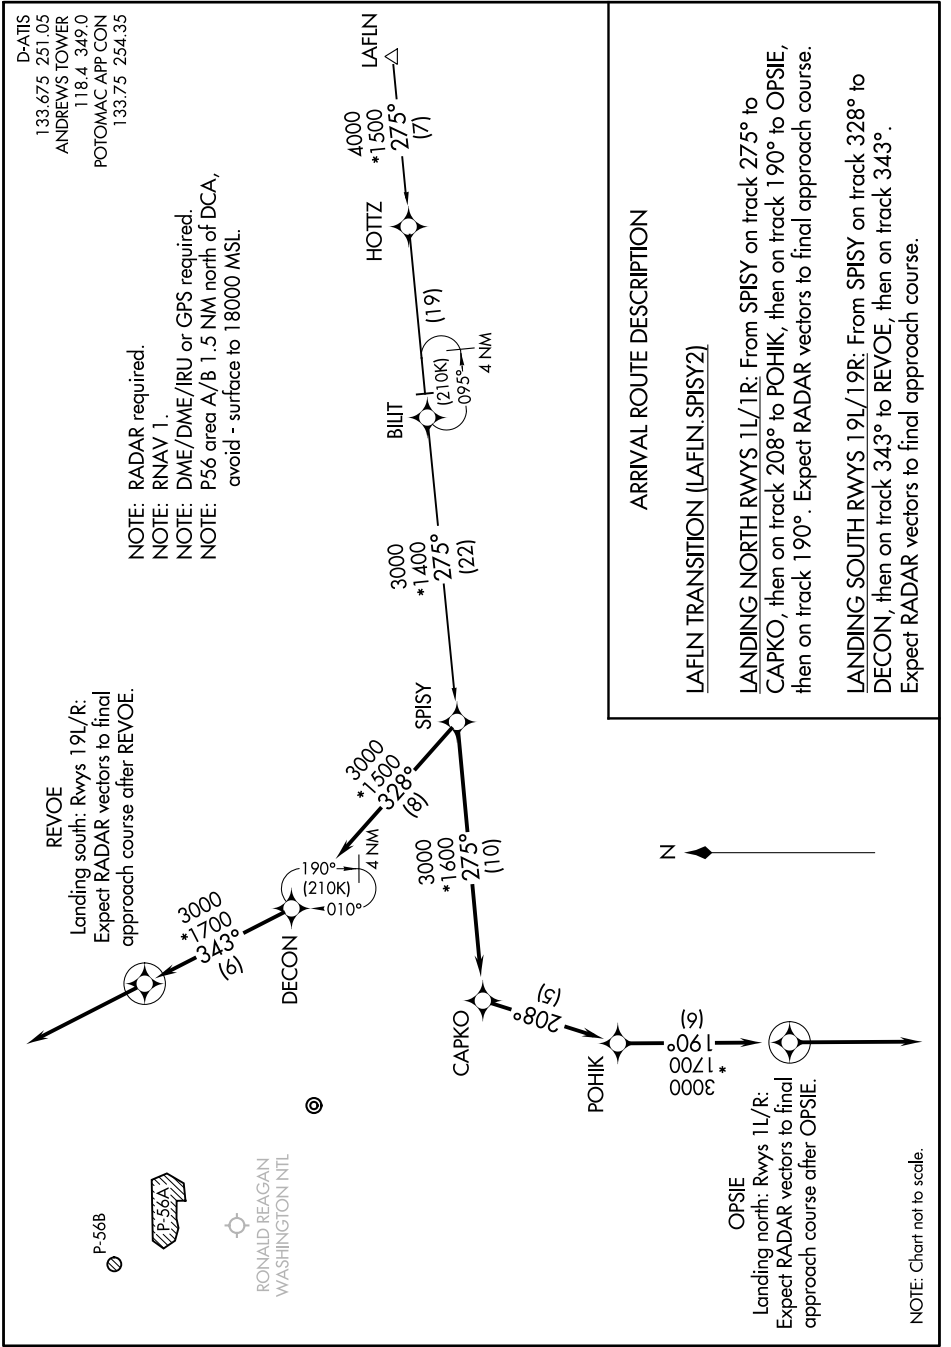

# SPISY TWO ARRIVAL (RNAV)

CAMP SPRINGS, MARYLAND

NE-3, 03 OCT 2024 to 31 OCT 2024

NE-3, 03 OCT 2024 to 31 OCT 2024

# SPISY TWO ARRIVAL (RNAV)

CAMP SPRINGS, MARYLAND