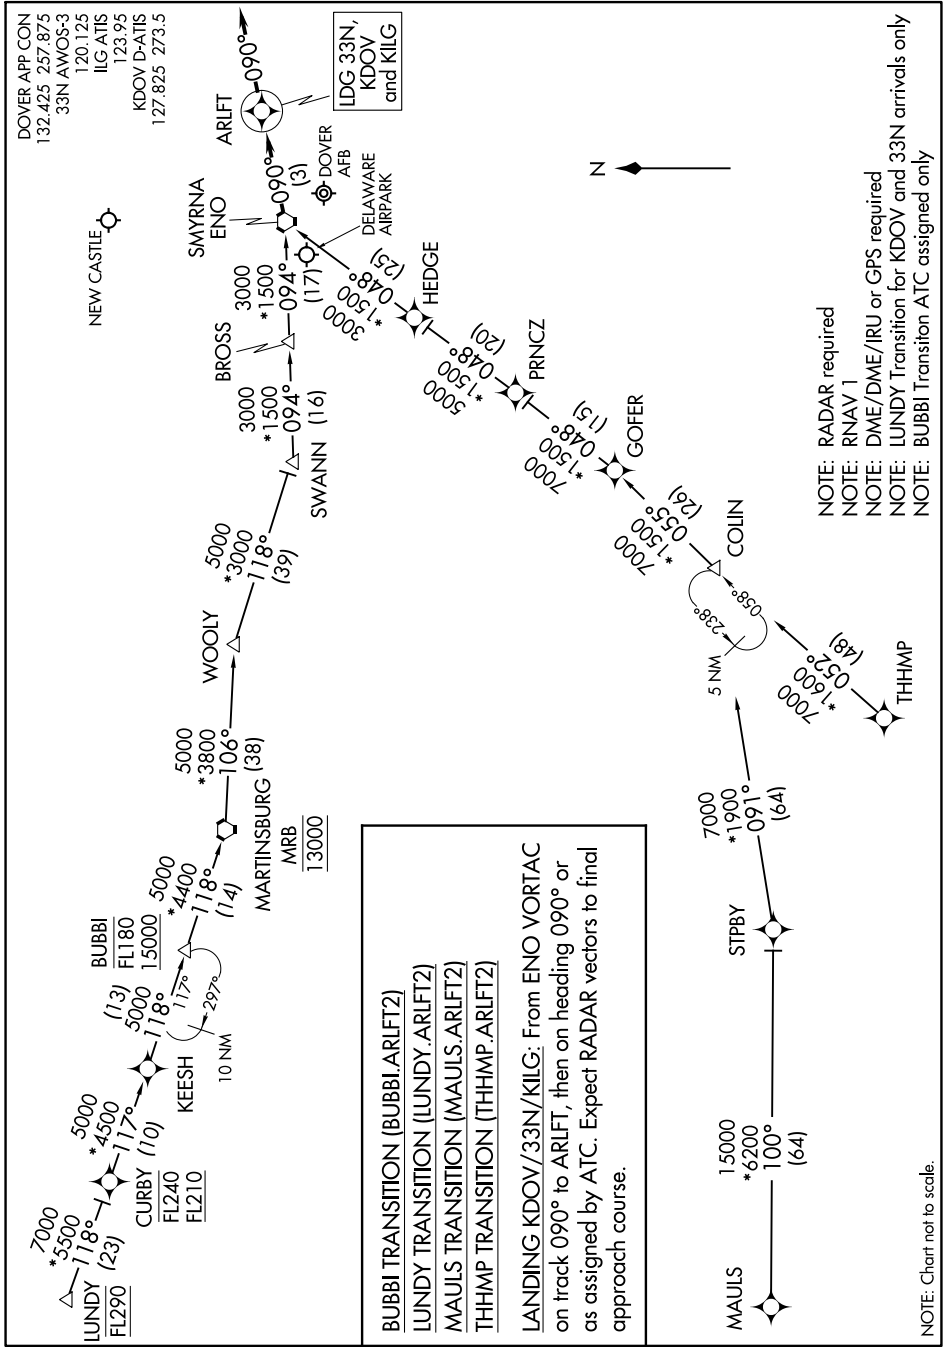

ARLFT TWO ARRIVAL (RNAV)

DOVER/CHESWOLD, DELAWARE

NE-3, 03 OCT 2024 to 31 OCT 2024

NE-3, 03 OCT 2024 to 31 OCT 2024

ARLFT TWO ARRIVAL (RNAV)

DOVER/CHESWOLD, DELAWARE

NOTE: Chart not to scale.