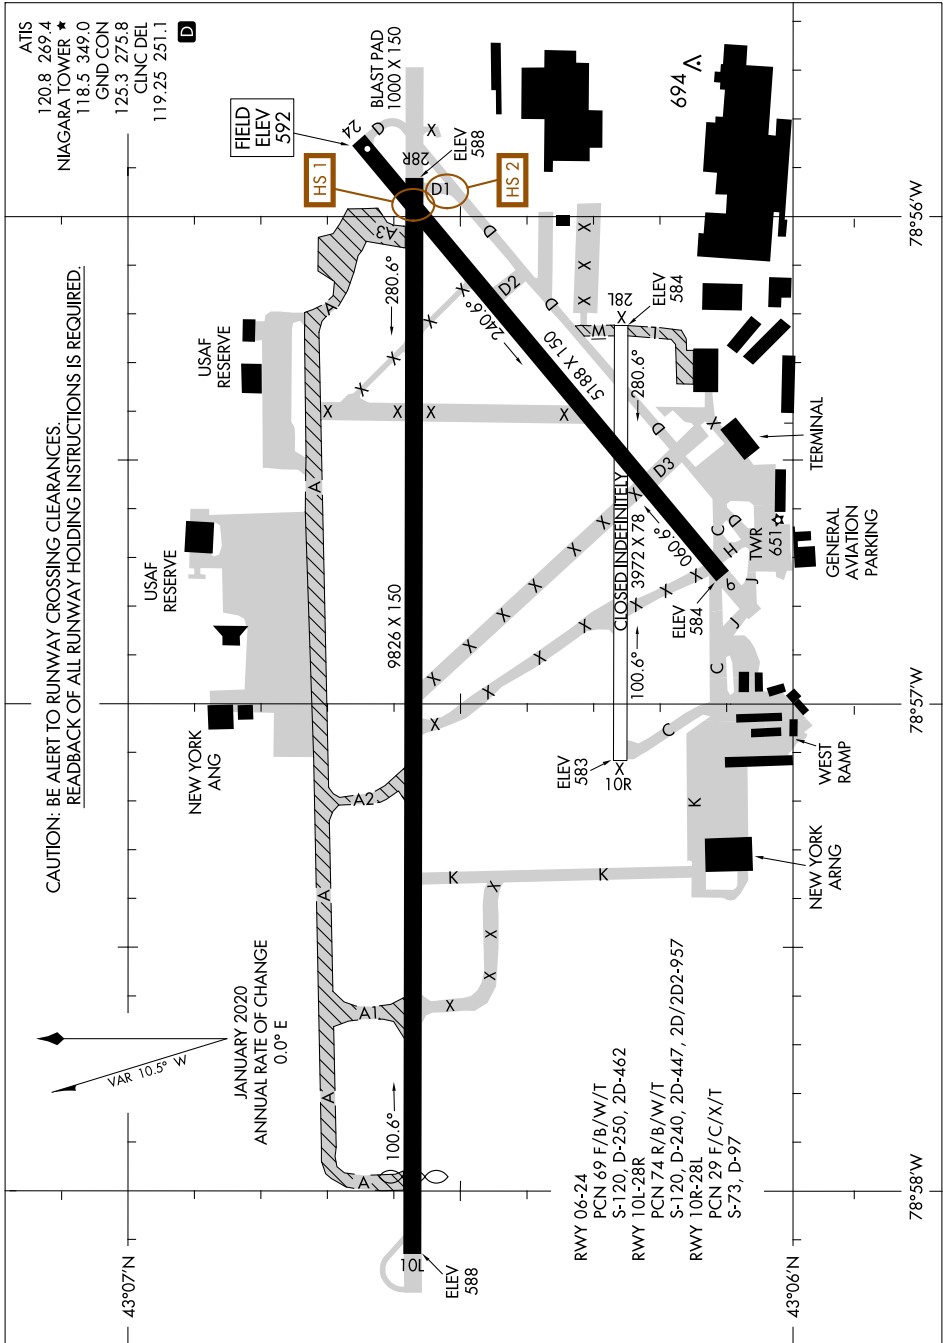

24081

AIRPORT DIAGRAM

AL-614 (FAA)

NIAGARA FALLS INTL (IAG) NIAGARA FALLS, NEW YORK

NE-2, 03 OCT 2024 to 31 OCT 2024

NE-2, 03 OCT 2024 to 31 OCT 2024

AIRPORT DIAGRAM

24081