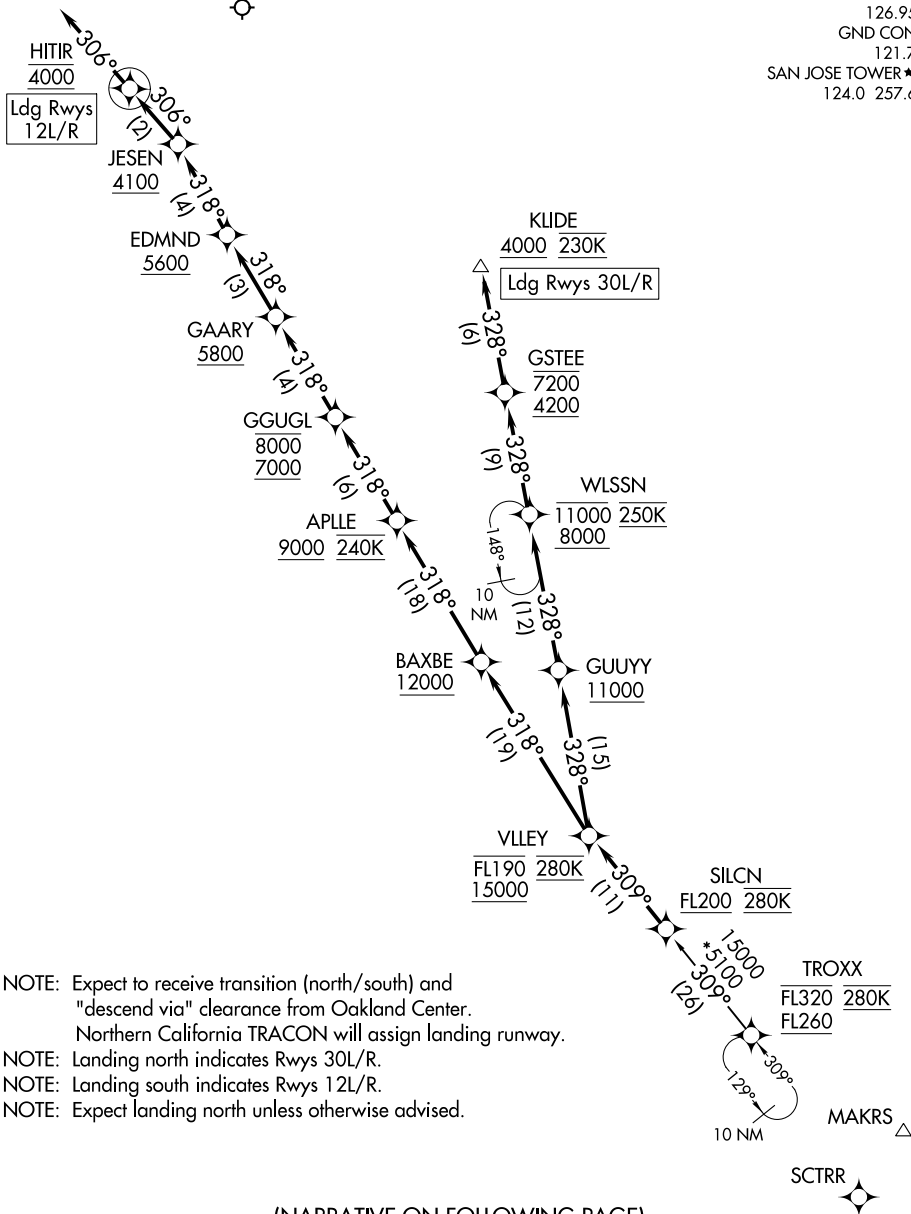

(SILCN.SILCN6) 22195

# SILCN SIX ARRIVAL (RNAV)

NORMAN Y MINETA SAN JOSE INTL (SJC)

AL-693 (FAA)

SAN JOSE, CALIFORNIA

RNAV 1 - DME/DME/IRU or GPS

RADAR required

OAKLAND CENTER  
 134.55 290.5  
 NORCAL APP CON  
 124.525 348.675  
 D-ATIS  
 126.95  
 GND CON  
 121.7  
 SAN JOSE TOWER ★  
 124.0 257.6

NOTE: Expect to receive transition (north/south) and "descend via" clearance from Oakland Center.  
 Northern California TRACON will assign landing runway.  
 NOTE: Landing north indicates Rwy 30L/R.  
 NOTE: Landing south indicates Rwy 12L/R.  
 NOTE: Expect landing north unless otherwise advised.

# SILCN SIX ARRIVAL (RNAV)

(SILCN.SILCN6) 14JUL22

SAN JOSE, CALIFORNIA

NORMAN Y MINETA SAN JOSE INTL (SJC)

SW-2, 03 OCT 2024 to 31 OCT 2024

SW-2, 03 OCT 2024 to 31 OCT 2024