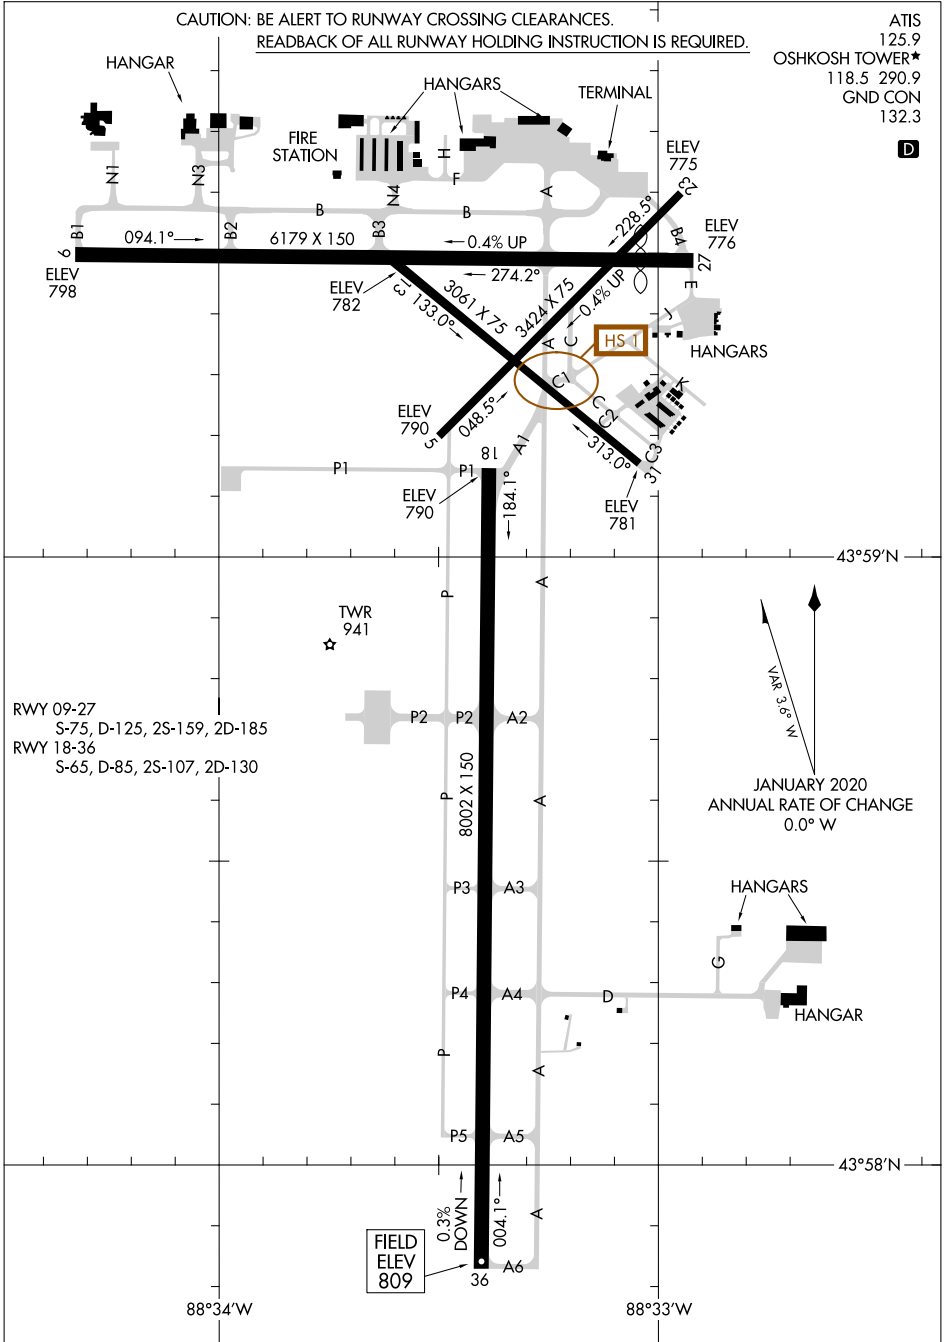

# AIRPORT DIAGRAM

WITTMAN RGNL (OSH)  
OSHKOSH, WISCONSIN

AL-730 (FAA)

CAUTION: BE ALERT TO RUNWAY CROSSING CLEARANCES.

READBACK OF ALL RUNWAY HOLDING INSTRUCTION IS REQUIRED.

ATIS 125.9  
OSHKOSH TOWER\* 118.5 290.9  
GND CON 132.3

D

EC-3, 03 OCT 2024 to 31 OCT 2024

EC-3, 03 OCT 2024 to 31 OCT 2024