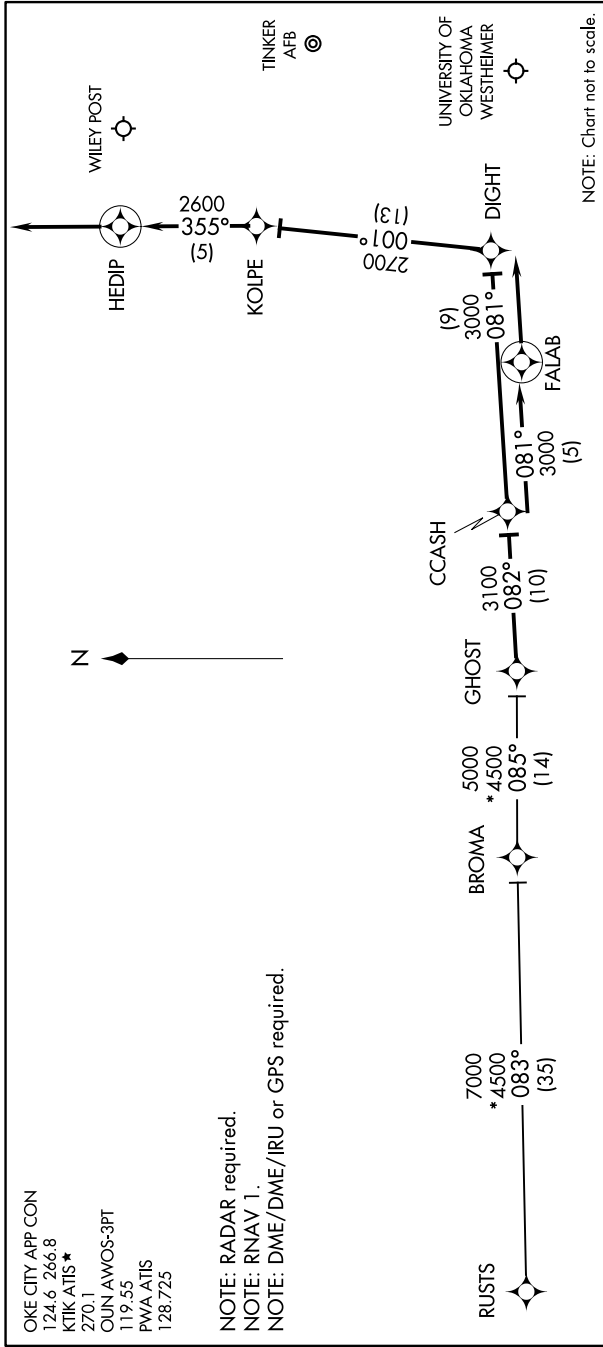

CCASH ONE ARRIVAL (RNAV)

OKLAHOMA CITY, OKLAHOMA

SC-1, 03 OCT 2024 to 31 OCT 2024

ARRIVAL ROUTE DESCRIPTION

BROMA TRANSITION (BROMA.CCASH1):
RUSTS TRANSITION (RUSTS.CCASH1):

From GHOST on track 082° to CCASH.

LANDING OUN/KTIK: From CCASH on track 081° to FALAB, then on track 081°. Expect radar vectors to final approach course.

LANDING PWA RW17L: From CCASH on track 081° to DIGHT, then on track 001° to KOLPE, then on track 355° to HEDIP, then on track 355°. Expect radar vectors to final approach course.

LANDING PWA RW35R: From CCASH on track 081° to FALAB, then on track 081°. Expect radar vectors to final approach course.

CCASH ONE ARRIVAL (RNAV)

OKLAHOMA CITY, OKLAHOMA

SC-1, 03 OCT 2024 to 31 OCT 2024