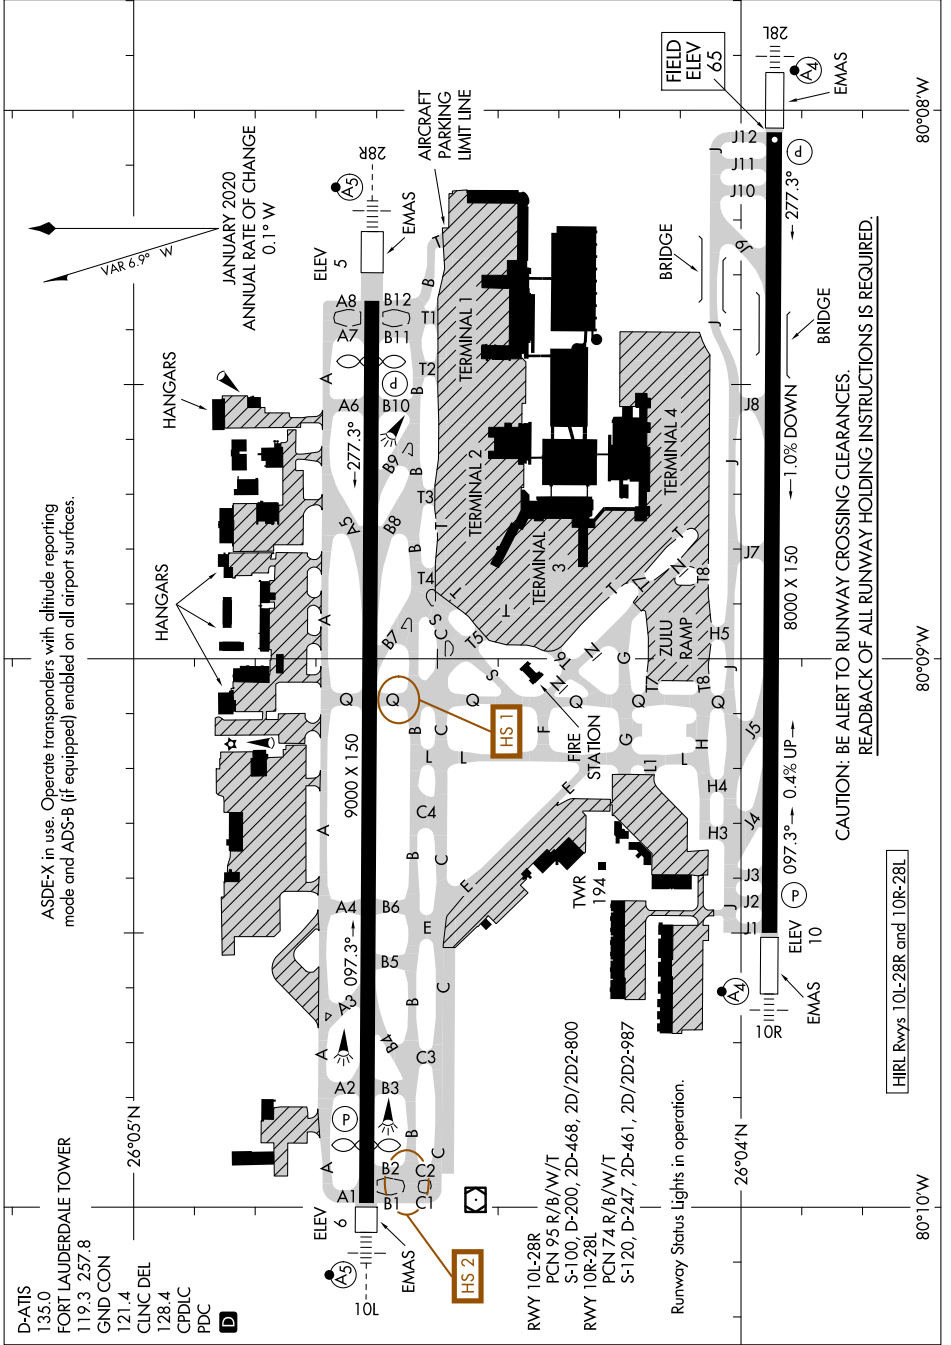

AIRPORT DIAGRAM

FORT LAUDERDALE/HOLLYWOOD INTL (F.L.L.)
AL-744 (FAA)
FORT LAUDERDALE, FLORIDA

SE-3, 03 OCT 2024 to 31 OCT 2024

AIRPORT DIAGRAM

FORT LAUDERDALE, FLORIDA
FORT LAUDERDALE/HOLLYWOOD INTL (F.L.L.)

SE-3, 03 OCT 2024 to 31 OCT 2024

CAUTION: BE ALERT TO RUNWAY CROSSING CLEARANCES.
READBACK OF ALL RUNWAY HOLDING INSTRUCTIONS IS REQUIRED.

HIRL Rwy's 10L-28R and 10R-28L