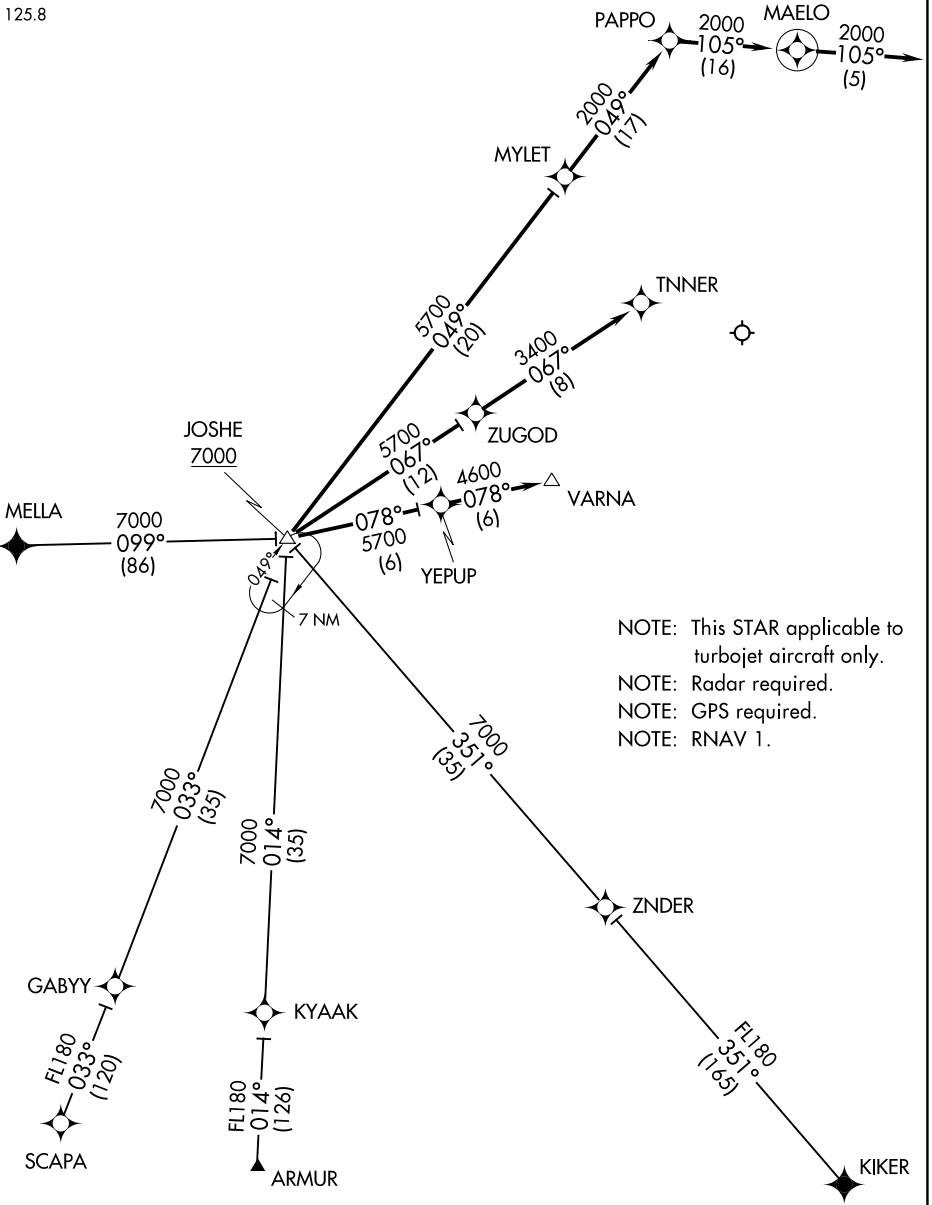

(JOSHE.JOSHE3) 19339

AL-784 (FAA)

LUIS MUNOZ MARIN INTL
SAN JUAN, PUERTO RICO

JOSHE THREE ARRIVAL (RNAV)

SAN JUAN APP CON
119.4 269.2 (WEST & SW)
120.9 290.2 (NORTH & EAST)
D-ATIS
125.8

SE-3, 03 OCT 2024 to 31 OCT 2024

SE-3, 03 OCT 2024 to 31 OCT 2024

NOTE: Chart not to scale.

(NARRATIVE ON FOLLOWING PAGE)

JOSHE THREE ARRIVAL (RNAV)

(JOSHE.JOSHE3) 18NOV10

SAN JUAN, PUERTO RICO
LUIS MUNOZ MARIN INTL