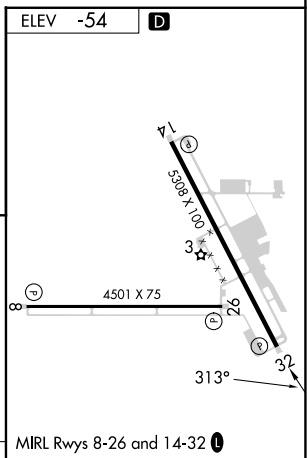

VORTAC IPL 115.9 Chan 106	APP CRS 313°	Rwy ldg TDZE Apt Elev	N/A N/A -54
---	------------------------	-----------------------------	--

VOR or GPS-A
IMPERIAL COUNTY (IPL)

⚠ Circling Rwy 32 NA at night.	MISSED APPROACH: Climbing right turn to 2000 direct IPL VORTAC and hold.
---------------------------------------	--

ASOS 132.175	YUMA CERAP 128.55 292.2	UNICOM 122.7 (CTAF) 0
------------------------	-----------------------------------	---------------------------------

CATEGORY	A	B	C	D	FAF to MAP 5.7 NM					
CIRCLING	560-1	614 (700-1)	560-1¾ 614 (700-1¾)	560-2 614 (700-2)	Knots	60	90	120	150	180
					Min:Sec	5:42	3:48	2:51	2:17	1:54