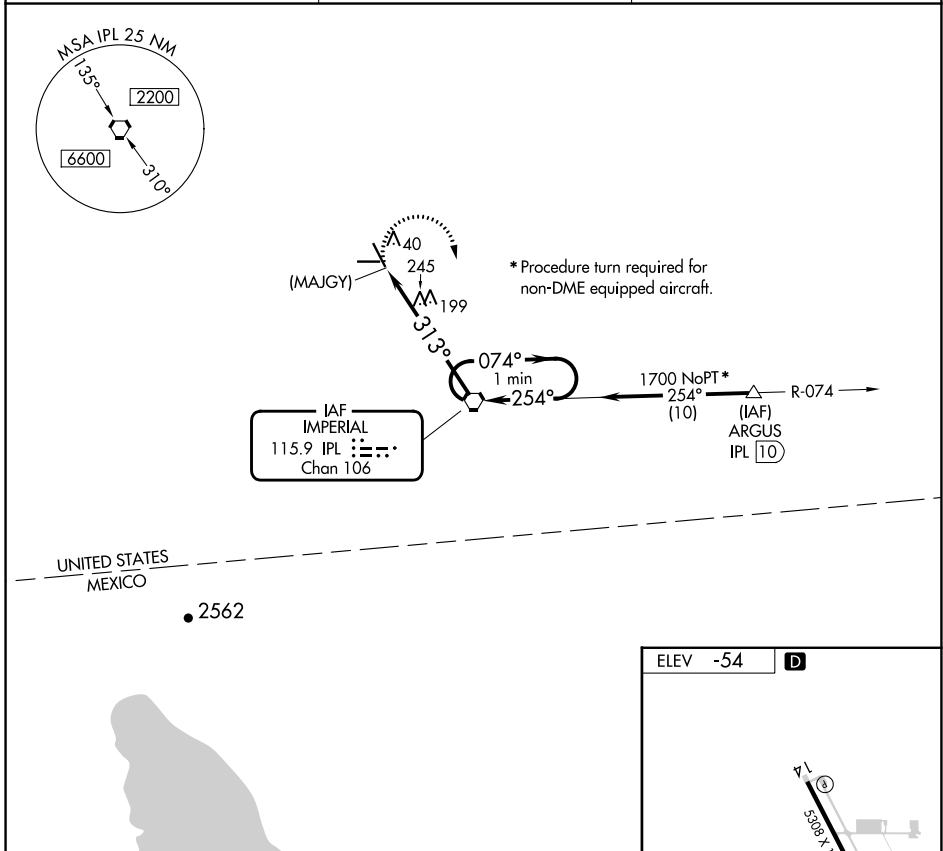

VORTAC IPL 115.9 Chan 106	APP CRS 313°	Rwy ldg TDZE Apt Elev	N/A N/A -54
---	------------------------	-----------------------------	--

VOR or GPS-A
IMPERIAL COUNTY (IPL)

⚠ Circling Rwy 32 NA at night.	MISSED APPROACH: Climbing right turn to 2000 direct IPL VORTAC and hold.
---------------------------------------	--

ASOS 132.175	YUMA CERAP 128.55 292.2	UNICOM 122.7 (CTAF) 0
------------------------	-----------------------------------	---------------------------------

CATEGORY	A	B	C	D	FAF to MAP 5.7 NM					
CIRCLING	560-1	614 (700-1)	560-1¾ 614 (700-1¾)	560-2 614 (700-2)	Knots	60	90	120	150	180
					Min:Sec	5:42	3:48	2:51	2:17	1:54

SW-3, 03 OCT 2024 to 31 OCT 2024

SW-3, 03 OCT 2024 to 31 OCT 2024