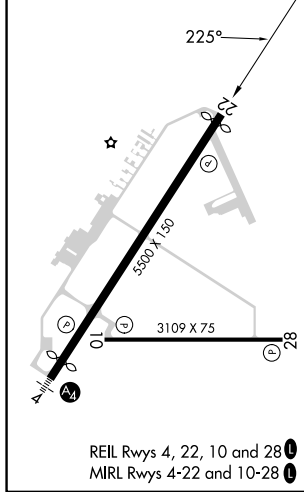

# RNAV (GPS) RWY 22

DELAWARE COASTAL (GED)

RNP APCH.		MISSED APPROACH: Climb to 2000 direct ZARVI and hold.	
ASOS <b>118.375</b>	DOVER APP CON <b>132.425 257.875</b>	GCO <b>125.55</b>	UNICOM <b>123.0 (CTAF)</b>

NE-3, 03 OCT 2024 to 31 OCT 2024

NE-3, 03 OCT 2024 to 31 OCT 2024

ELEV 53	TDZE 51
---------	---------

CATEGORY	A	B	C	D
LPV DA		321-7/8	270 (300-7/8)	
LNAV/VNAV DA		446-1 1/8	395 (400-1 1/8)	
LNAV MDA	500-1	449 (500-1)	500-1 1/8	449 (500-1 1/8)
<input checked="" type="checkbox"/> CIRCLING	560-1 507 (600-1)	580-1 527 (600-1)	720-1 3/4 667 (700-1 3/4)	720-2 667 (700-2)