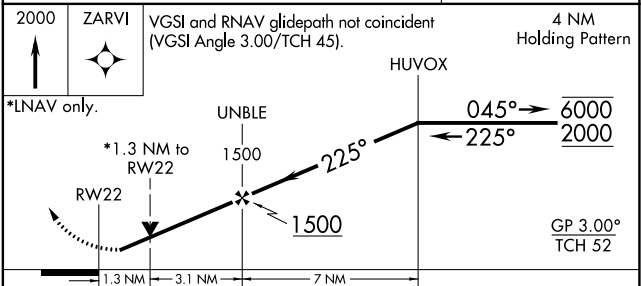

# RNAV (GPS) RWY 22

DELAWARE COASTAL (GED)

RNP APCH.		MISSED APPROACH: Climb to 2000 direct ZARVI and hold.	
ASOS <b>118.375</b>	DOVER APP CON <b>132.425 257.875</b>	GCO <b>125.55</b>	UNICOM <b>123.0 (CTAF)</b>

NE-3, 03 OCT 2024 to 31 OCT 2024

NE-3, 03 OCT 2024 to 31 OCT 2024

ELEV 53	TDZE 51
---------	---------

CATEGORY	A	B	C	D
LPV DA		321-7/8	270 (300-7/8)	
LNAV/VNAV DA		446-1 1/8	395 (400-1 1/8)	
LNAV MDA	500-1	449 (500-1)	500-1 1/8	449 (500-1 1/8)
<input checked="" type="checkbox"/> CIRCLING	560-1 507 (600-1)	580-1 527 (600-1)	720-1 3/4 667 (700-1 3/4)	720-2 667 (700-2)