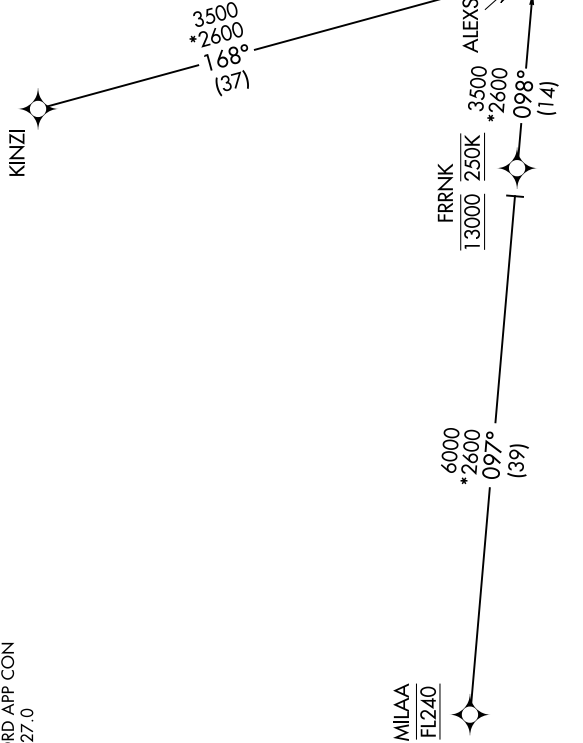

(ALEXS.ALEXS1) 24025

AL-954 (FAA)

CHICAGO/ROCKFORD INTL (RFD)
CHICAGO/ROCKFORD, ILLINOIS

ALEXS ONE ARRIVAL (RNAV)

ROCKFORD APP CON
121.0 327.0
ATIS
127.6

RNAV 1 - DME/DME/IRU or GPS.
RADAR required.

NOTE: Chart not to scale.

ARRIVAL ROUTE DESCRIPTION

KINZI TRANSITION (KINZI.ALEXS1)
MILAA TRANSITION (MILAA.ALEXS1)

From ALEXS on track 098° to cross FRDEE at 7000, then on track 098°. Expect RADAR vectors to final approach course.

ALEXS ONE ARRIVAL (RNAV)

(ALEXS.ALEXS1) 25JAN24

CHICAGO/ROCKFORD, ILLINOIS
CHICAGO/ROCKFORD INTL (RFD)