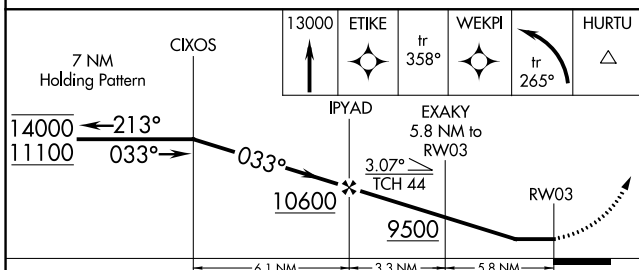

APP CRS	Rwy Idg	7395
033°	TDZE	7590
	Apt Elev	7590

RNAV (GPS) RWY 3

BRYCE CANYON (BCE)

RNP APCH.	MISSED APPROACH: Climb to 13000 direct ETIKE and on track 358° to WEKPI and left turn on track 265° to HURTU and hold.
<p>▼ Rwy 3 helicopter visibility reduction below 1 SM NA. When local altimeter setting not received, procedure NA. Procedure NA at night.</p>	

ASOS 135.475	SALT LAKE CITY CENTER 133.6 269.25	UNICOM 122.8 (CTAF)
------------------------	--	-------------------------------

CATEGORY	A	B	C	D
LNVA MDA	8440-1 850 (900-1)	8440-1¼ 850 (900-1¼)	8440-2½ 850 (900-2½)	NA