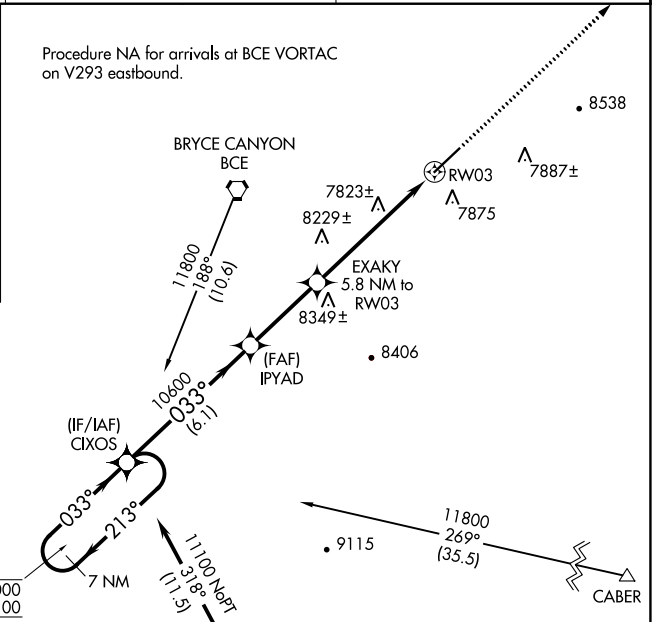

APP CRS	Rwy Idg	7395
033°	TDZE	7590
	Apt Elev	7590

RNAV (GPS) RWY 3

BRYCE CANYON (BCE)

RNP APCH.	MISSED APPROACH: Climb to 13000 direct ETIKE and on track 358° to WEKPI and left turn on track 265° to HURTU and hold.
<p>▼ Rwy 3 helicopter visibility reduction below 1 SM NA. When local altimeter setting not received, procedure NA. Procedure NA at night.</p>	

ASOS 135.475	SALT LAKE CITY CENTER 133.6 269.25	UNICOM 122.8 (CTAF)
------------------------	--	-------------------------------

CATEGORY	A	B	C	D
LNVA MDA	8440-1 850 (900-1)	8440-1¼ 850 (900-1¼)	8440-2½ 850 (900-2½)	NA

SW-4, 03 OCT 2024 to 31 OCT 2024

SW-4, 03 OCT 2024 to 31 OCT 2024