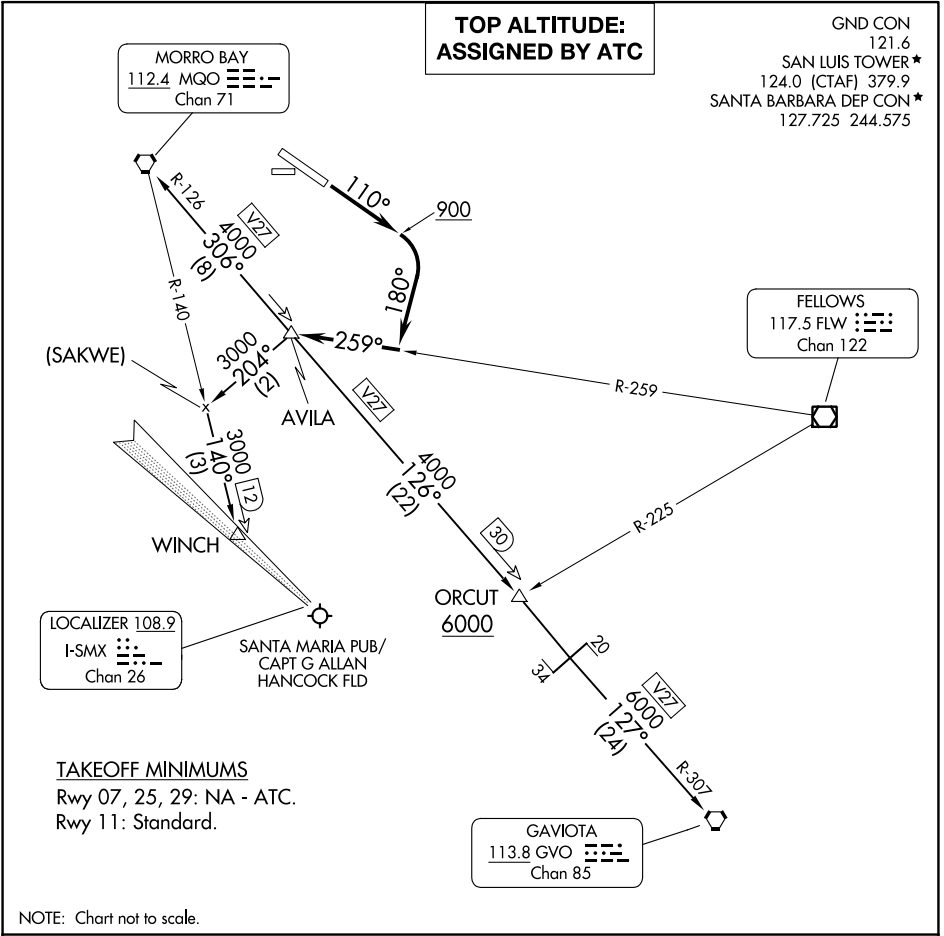

# AVILA FOUR DEPARTURE

SW-3, 03 OCT 2024 to 31 OCT 2024

SW-3, 03 OCT 2024 to 31 OCT 2024

**DEPARTURE ROUTE DESCRIPTION**

**TAKEOFF RUNWAY 11:** Climb on heading 110° to 900, then climbing right turn heading 180° to intercept the FLW VOR/DME R-259 to AVILA INT, then on assigned transition or assigned route. Maintain ATC assigned altitude.

**GAVIOTA TRANSITION (AVILA4.GVO):** From over AVILA on MQO R-126 to ORCUT, then on MQO R-126 and GVO R-307 to GVO VORTAC.

**MORRO BAY TRANSITION (AVILA4.MQO):** From over AVILA on MQO R-126 to MQO VORTAC.

**WINCH TRANSITION (AVILA4.WINCH):** From over AVILA on heading 204° to SAKWE, then on MQO R-140 to WINCH.