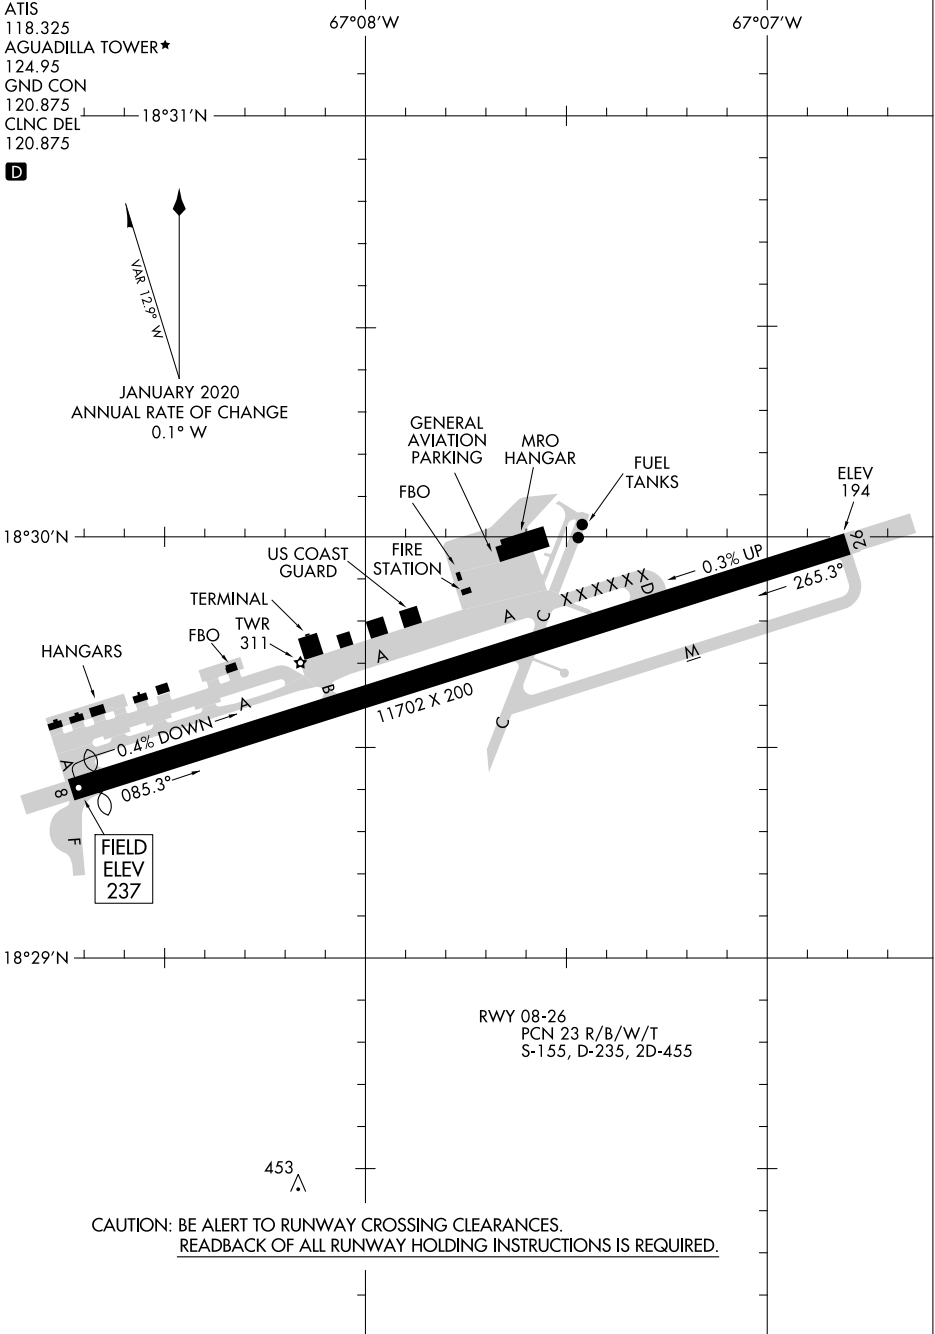

23222

# AIRPORT DIAGRAM

AL-1016 (FAA)

RAFAEL HERNANDEZ (BQN) (TJBQ)  
AGUADILLA, PUERTO RICO

# AIRPORT DIAGRAM

23222

AGUADILLA, PUERTO RICO  
RAFAEL HERNANDEZ (BQN) (TJBQ)