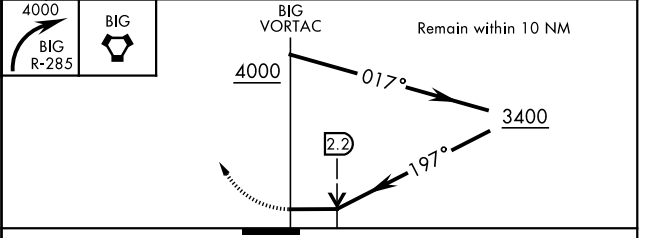

CATEGORY	A	B	C	D
S-19	1940-1 701	(700-1)	1940-2 701	(700-2)
CIRCLING *	1940-1 655	(700-1)	1940-2 655 (700-2)	2040-2½ 755 (800-2½)