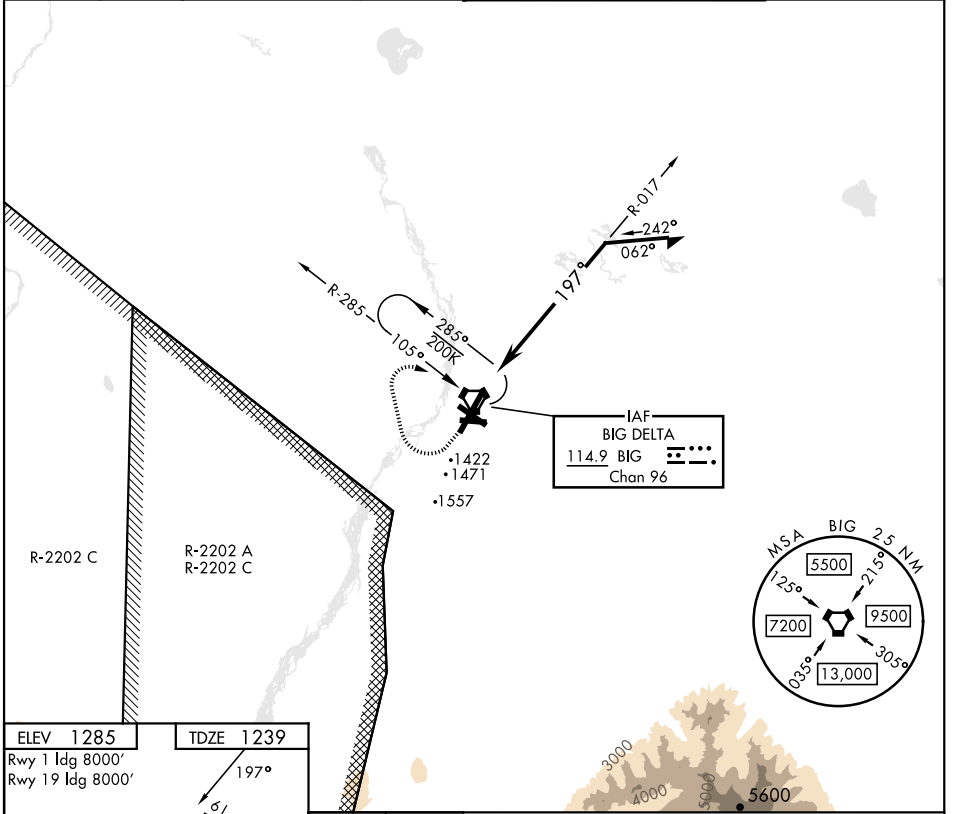

VORTAC BIG 114.9 Chan 96	APCH CRS 197°	Rwy Idg TDZE 1239 Arpt Elev 1285
--	-------------------------	--

[USA]

ALLEN AAF (PABI)

▼ * Circling not authorized East of Rwy 1-19.
 MISSED APPROACH: Climbing right turn to 4000 via BIG R-285, then right turn direct BIG VORTAC and hold.

ATIS 132.075	ASOS 135.65	ANCHORAGE CENTER 135.3 322.5	CTAF 122.9	ALLEN TOWER ★ 119.8 235.775 40.8 (E) FM	GND CON 118.225 251.05
------------------------	-----------------------	--	----------------------	---	----------------------------------

AK, 05 SEP 2024 to 31 OCT 2024

AK, 05 SEP 2024 to 31 OCT 2024

CATEGORY	A	B	C	D
S-19	1940-1 701	(700-1)	1940-2 701	(700-2)
CIRCLING *	1940-1 655	(700-1)	1940-2 655 (700-2)	2040-2½ 755 (800-2½)