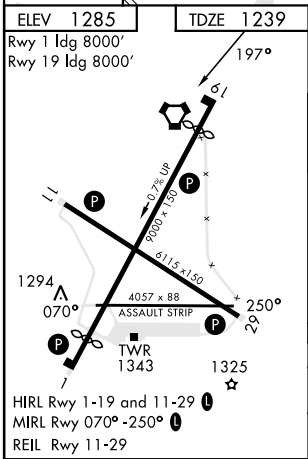

VORTAC BIG 114.9 Chan 96	APCH CRS 197°	Rwy Idg TDZE 1239 Arpt Elev 1285
--	-------------------------	--

[USA]

ALLEN AAF (PABI)

▼ * Circling not authorized East of Rwy 1-19.
 MISSED APPROACH: Climbing right turn to 4000 via BIG R-285, then right turn direct BIG VORTAC and hold.

ATIS 132.075	ASOS 135.65	ANCHORAGE CENTER 135.3 322.5	CTAF 122.9	ALLEN TOWER ★ 119.8 235.775 40.8 (E) FM	GND CON 118.225 251.05
------------------------	-----------------------	--	----------------------	---	----------------------------------

AK, 05 SEP 2024 to 31 OCT 2024

AK, 05 SEP 2024 to 31 OCT 2024

CATEGORY	A	B	C	D
S-19	1940-1 701	(700-1)	1940-2 701	(700-2)
CIRCLING *	1940-1 655	(700-1)	1940-2 655 (700-2)	2040-2½ 755 (800-2½)