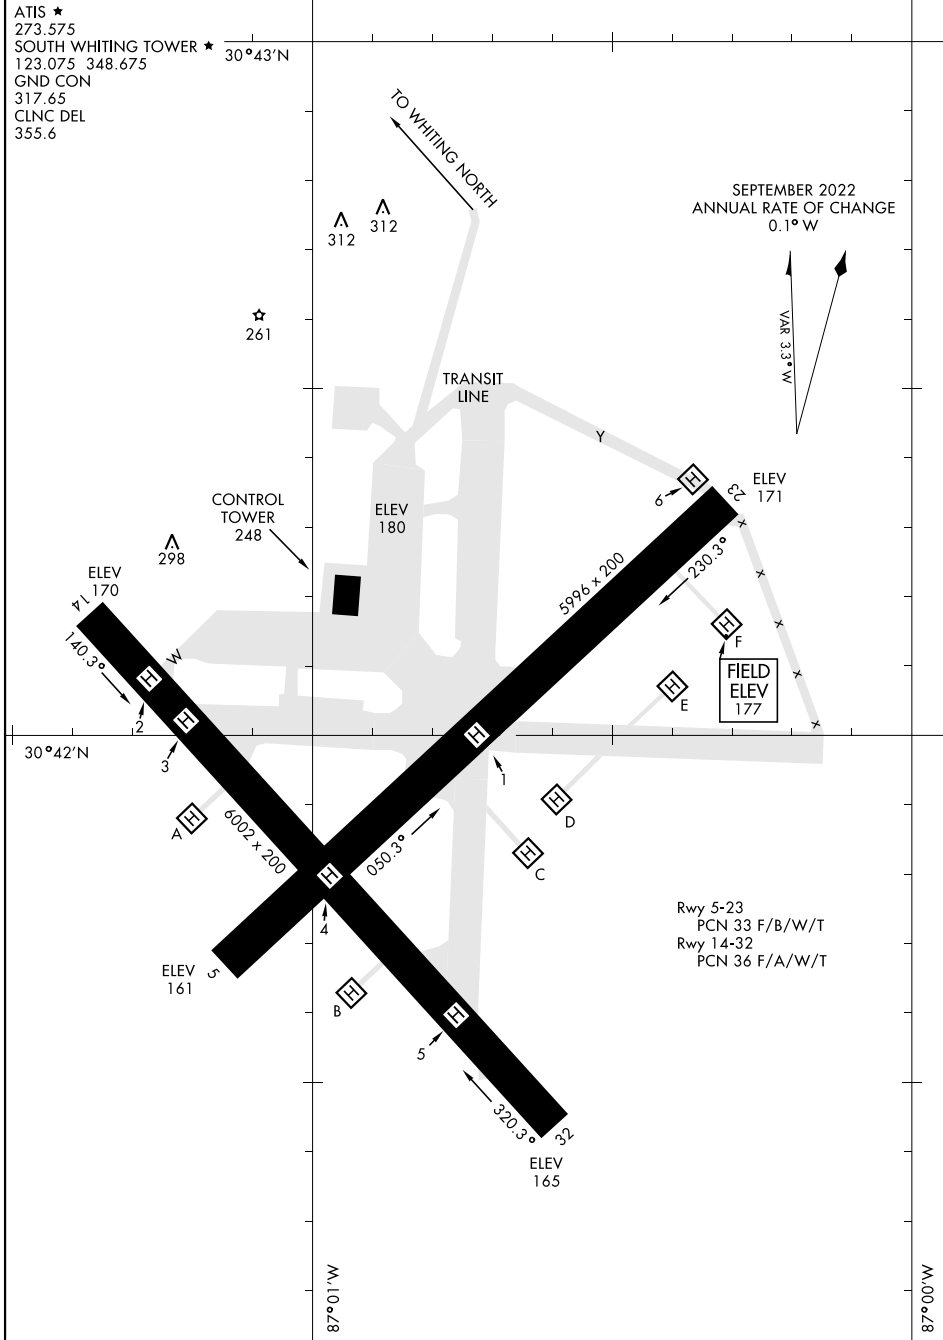

AIRPORT DIAGRAM

AL-1909 [USN]

WHITING FLD NAS - SOUTH (KNDZ)

MILTON, FLORIDA

ATIS ★
 273.575
 SOUTH WHITING TOWER ★ 30°43'N
 123.075 348.675
 GND CON
 317.65
 CLNC DEL
 355.6

SE-3, 03 OCT 2024 to 31 OCT 2024

SE-3, 03 OCT 2024 to 31 OCT 2024

AIRPORT DIAGRAM

MILTON, FLORIDA

WHITING FLD NAS - SOUTH (KNDZ)