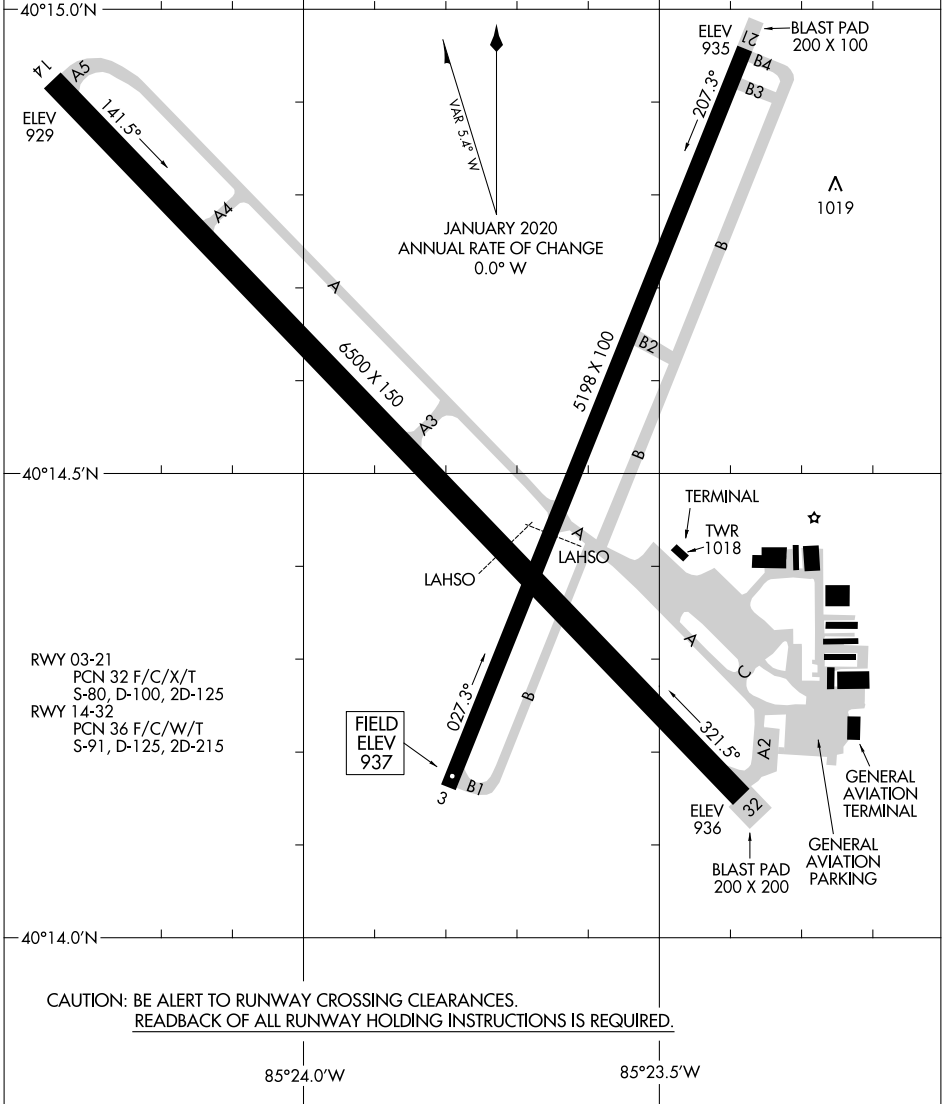

23054

# AIRPORT DIAGRAM

AL-5011 (FAA)

DELAWARE COUNTY RGNL (MIE)  
MUNCIE, INDIANA

ATIS  
133.25  
MUNCIE TOWER ★  
120.1  
GND CON  
121.9

**D**

EC-2, 03 OCT 2024 to 31 OCT 2024

EC-2, 03 OCT 2024 to 31 OCT 2024

# AIRPORT DIAGRAM

23054

DELAWARE COUNTY RGNL (MIE)  
MUNCIE, INDIANA