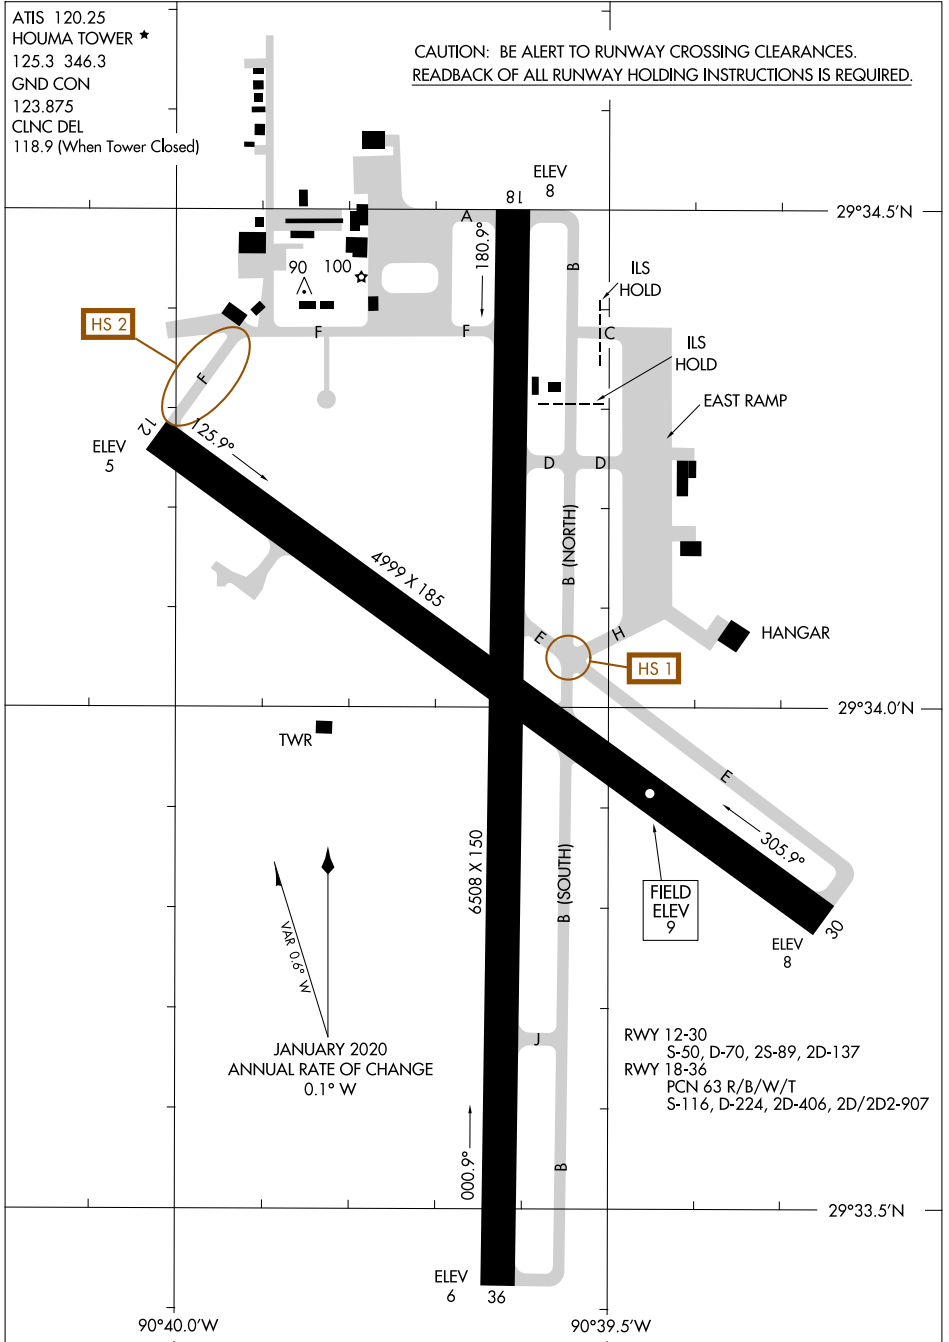

21280

AIRPORT DIAGRAM

HOUMA-TERREBONNE (HUM)
HOUMA, LOUISIANA

AL-5037 (FAA)

ATIS 120.25
HOUMA TOWER ★
125.3 346.3
GND CON
123.875
CLNC DEL
118.9 (When Tower Closed)

CAUTION: BE ALERT TO RUNWAY CROSSING CLEARANCES.
READBACK OF ALL RUNWAY HOLDING INSTRUCTIONS IS REQUIRED.

SC-4, 03 OCT 2024 to 31 OCT 2024

SC-4, 03 OCT 2024 to 31 OCT 2024

AIRPORT DIAGRAM

21280

HOUMA, LOUISIANA
HOUMA-TERREBONNE (HUM)