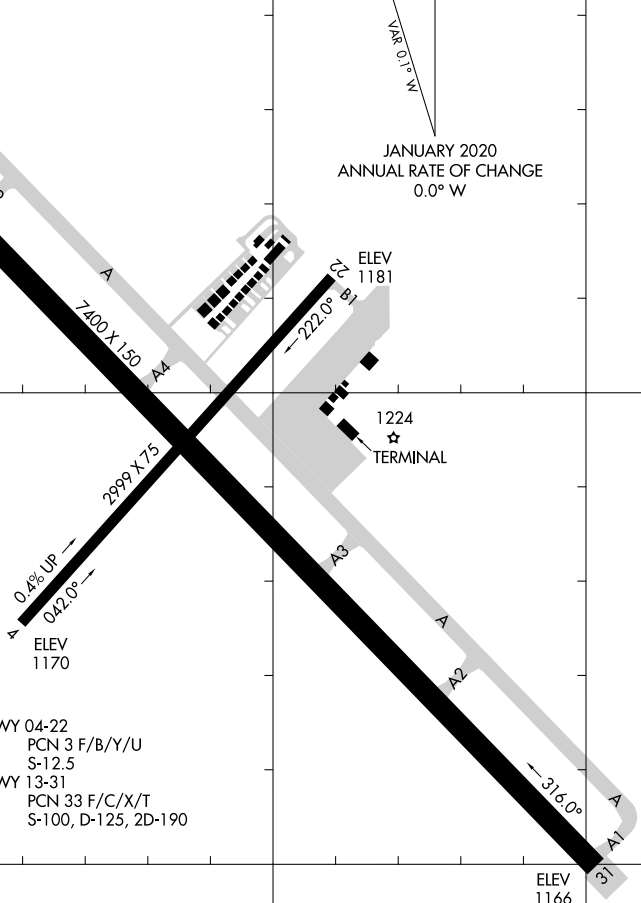

22139
AIRPORT DIAGRAM

AL-5092 (FAA)

FALLS INTL/EINARSON FLD (INL)
INTERNATIONAL FALLS, MINNESOTA

ASOS
120.0
CTAF/UNICOM
122.8
D

48°34.5'N

48°34.0'N

48°33.5'N

93°24.5'W

93°24.0'W

93°23.5'W

FIELD
ELEV
1184

VAR 0.1° W
JANUARY 2020
ANNUAL RATE OF CHANGE
0.0° W

RWY 04-22
PCN 3 F/B/Y/U
S-12.5
RWY 13-31
PCN 33 F/C/X/T
S-100, D-125, 2D-190

ELEV 1181
1224
★
TERMINAL

NC-1, 03 OCT 2024 to 31 OCT 2024

NC-1, 03 OCT 2024 to 31 OCT 2024

AIRPORT DIAGRAM
22139

INTERNATIONAL FALLS, MINNESOTA
FALLS INTL/EINARSON FLD (INL)