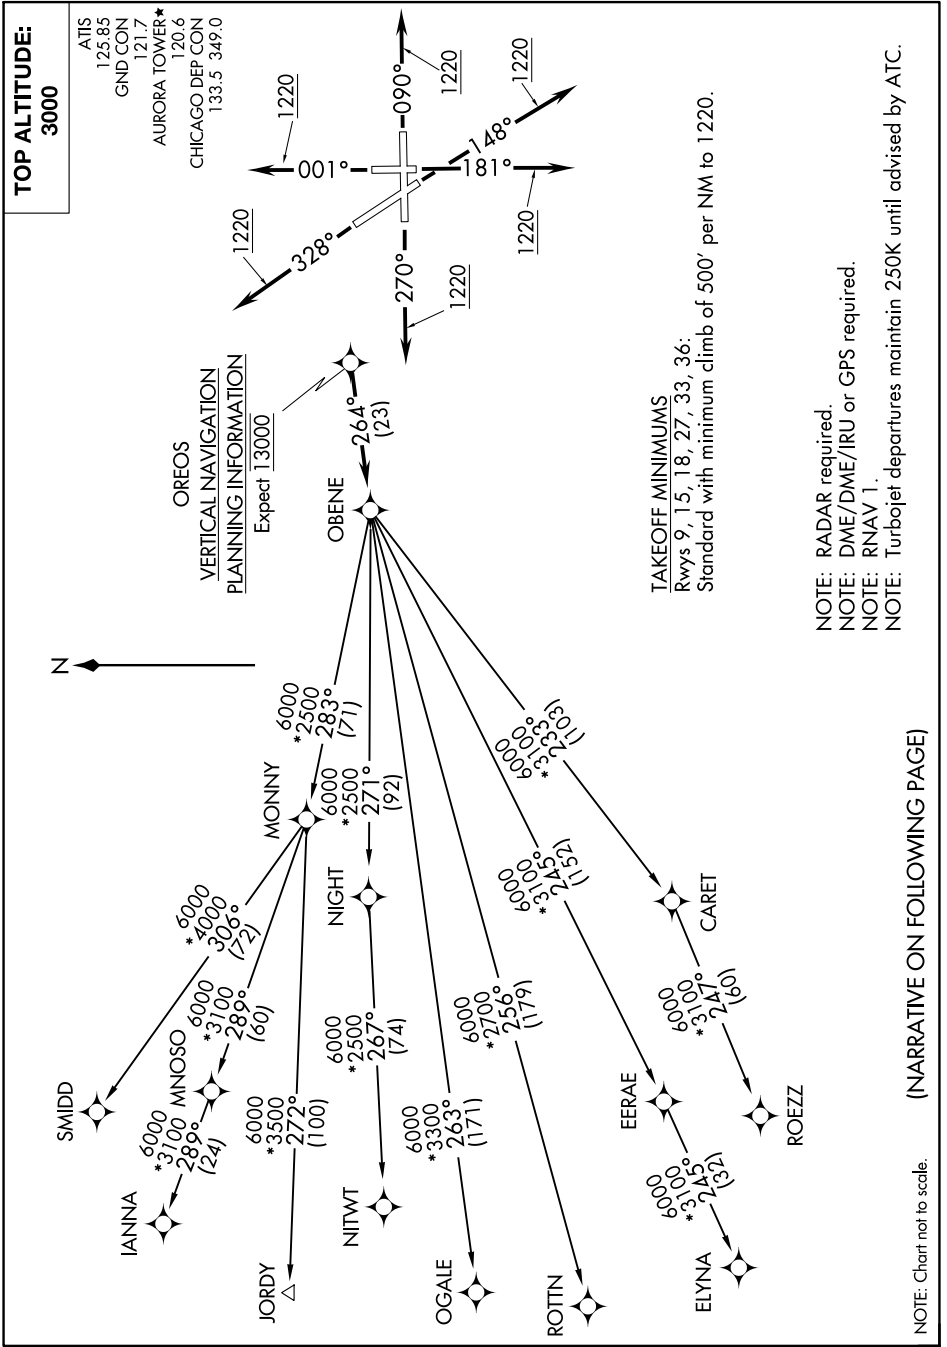

(OBENE3.OBENE) 18312

OBENE THREE DEPARTURE (RNAV) AL-5103 (FAA)

AURORA MUNI (ARR)
CHICAGO/AURORA, ILLINOIS

EC-3, 03 OCT 2024 to 31 OCT 2024

OBENE THREE DEPARTURE (RNAV)
(OBENE3.OBENE) 08NOV18

CHICAGO/AURORA, ILLINOIS
AURORA MUNI (ARR)

EC-3, 03 OCT 2024 to 31 OCT 2024