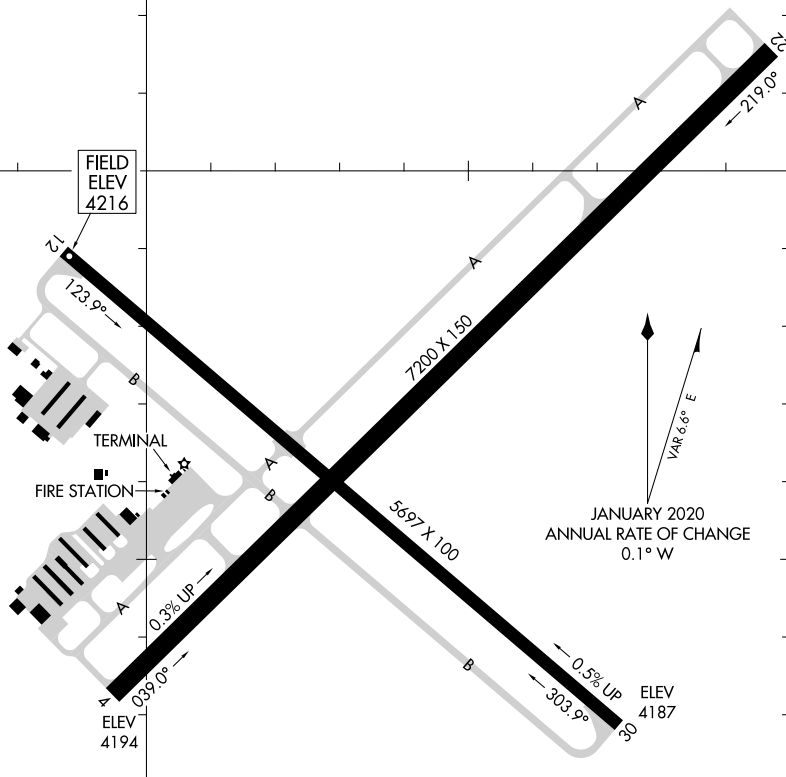

# AIRPORT DIAGRAM

AL-5144 (FAA)

CLOVIS RGNL (CVN)  
CLOVIS, NEW MEXICO

AWOS-3PT  
135.375  
CLNC DEL  
119.0  
CTAF/UNICOM  
122.8

103°05.0'W

103°04.0'W

SW-1, 03 OCT 2024 to 31 OCT 2024

SW-1, 03 OCT 2024 to 31 OCT 2024

JANUARY 2020  
 ANNUAL RATE OF CHANGE  
 0.1° W  
 VAR 6.6° E

2442 X 75 ← 0.4% UP →  
 ELEV 083.4 → ELEV 263.4 → ELEV 4185  
 4196

34°26.0'N

34°25.0'N

RWY 04-22  
 PCN 17 F/C/X/T  
 S-45, D-57  
 RWY 08-26  
 PCN 3 F/D/X/T  
 RWY 12-30  
 S-42, D-50