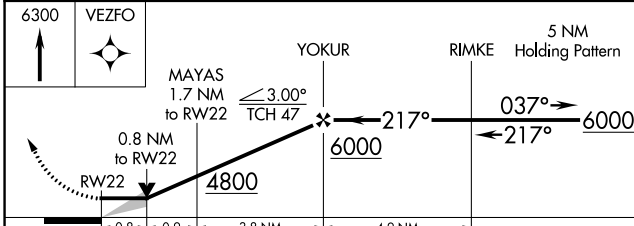

CATEGORY		A	B	C	D
LP	MDA	4520-1	306 (400-1)	4520-7/8	306 (400-7/8)
LN	MDA	4620-1	406 (500-1)	4620-1 1/8	406 (500-1 1/8)
	CIRCLING	4680-1	464 (500-1)	4700-1 1/2 484 (500-1 1/2)	4820-2 604 (700-2)

CLOVIS, NEW MEXICO
Amdt 1A 11JUL24

34°26'N-103°05'W

RNAV (GPS) RWY 22

CLOVIS RGNL (CVN)