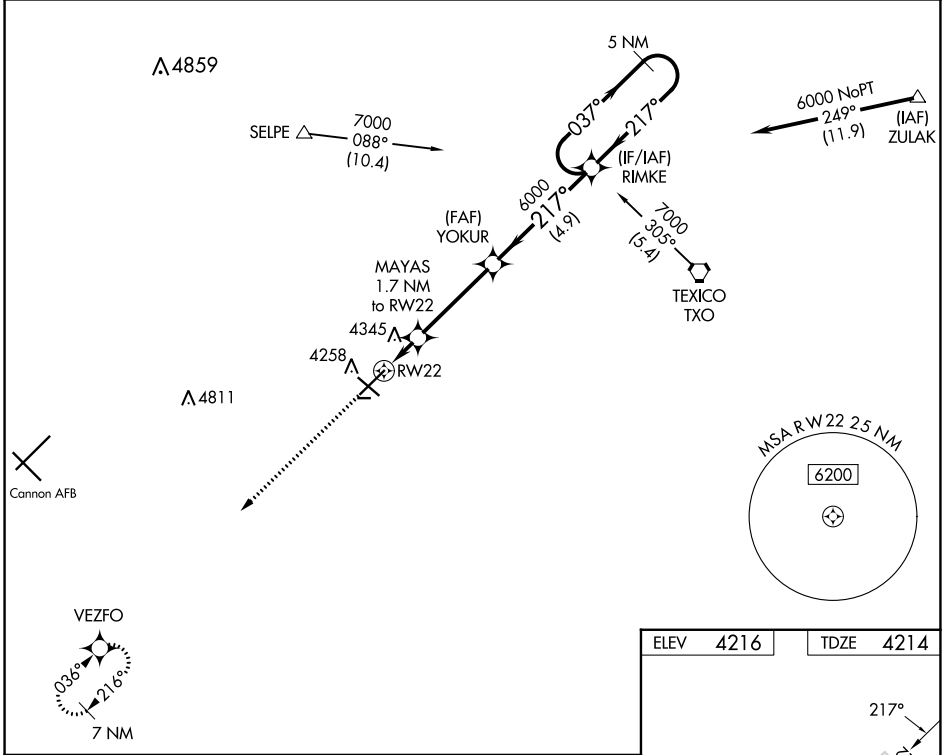

CLOVIS, NEW MEXICO

AL-5144 (FAA)

24193

WAAS CH 99637 W22A	APP CRS 217°	Rwy Idg TDZE Apt Elev	7200 4214 4216
--	------------------------	-----------------------------	---

RNAV (GPS) RWY 22

CLOVIS RGNL (CVN)

RNP APCH - GPS.		MISSED APPROACH: Climb to 6300 direct VEZFO and hold.	
<p>Circling NA to Rwy 8 and 26.</p>			
AWOS-3PT 135.375	CANNON APP CON 118.425 352.1	CINC DEL 119.0	UNICOM 122.8 (CTAF) 0

SW-1, 03 OCT 2024 to 31 OCT 2024

SW-1, 03 OCT 2024 to 31 OCT 2024

CATEGORY		A	B	C	D
LP	MDA	4520-1	306 (400-1)	4520-7/8	306 (400-7/8)
LN	MDA	4620-1	406 (500-1)	4620-1 1/8	406 (500-1 1/8)
	CIRCLING	4680-1	464 (500-1)	4700-1 1/2 484 (500-1 1/2)	4820-2 604 (700-2)

CLOVIS, NEW MEXICO
Amdt 1A 11JUL24

34°26'N-103°05'W

RNAV (GPS) RWY 22

CLOVIS RGNL (CVN)