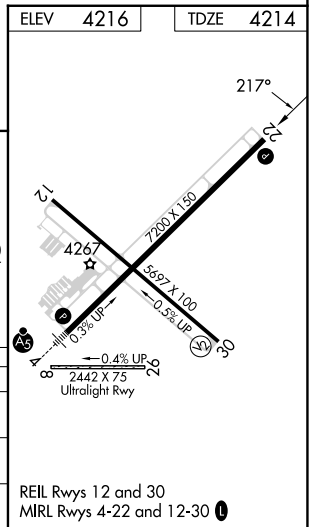

CLOVIS, NEW MEXICO

AL-5144 (FAA)

24193

WAAS CH 99637 W22A	APP CRS 217°	Rwy Idg TDZE Apt Elev	7200 4214 4216
--	------------------------	-----------------------------	---

RNAV (GPS) RWY 22

CLOVIS RGNL (CVN)

RNP APCH - GPS.		MISSED APPROACH: Climb to 6300 direct VEZFO and hold.	
<p>Circling NA to Rwy 8 and 26.</p>			
AWOS-3PT 135.375	CANNON APP CON 118.425 352.1	CINC DEL 119.0	UNICOM 122.8 (CTAF) 0

SW-1, 03 OCT 2024 to 31 OCT 2024

SW-1, 03 OCT 2024 to 31 OCT 2024

CATEGORY		A	B	C	D
LP	MDA	4520-1	306 (400-1)	4520-7/8	306 (400-7/8)
LN	MDA	4620-1	406 (500-1)	4620-1 1/8	406 (500-1 1/8)
	CIRCLING	4680-1	464 (500-1)	4700-1 1/2 484 (500-1 1/2)	4820-2 604 (700-2)