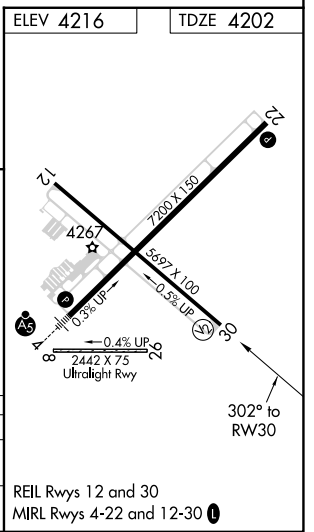

APP CRS	Rwy Idg	5697
302°	TDZE	4202
	Apt Elev	4216

RNAV (GPS) RWY 30

CLOVIS RGNL (CVN)

RNP APCH.		MISSED APPROACH: Climbing right turn to 6000 direct LYSOL and hold.	
CAUTION: Cannon AFB 12 NM WSW, heavy USAF fighter traffic.			
AWOS-3PT 135.375	CANNON APP CON 118.425 352.1	CLNC DEL 119.0	UNICOM 122.8 (CTAF) ①

Procedure NA for arrivals at TXO VORTAC via V62 northwest bound.

CLOVIS, NEW MEXICO	Orig-A 25APR19	34°26'N-103°05'W	CLOVIS RGNL (CVN)
			RNAV (GPS) RWY 30

SW-1, 03 OCT 2024 to 31 OCT 2024

SW-1, 03 OCT 2024 to 31 OCT 2024