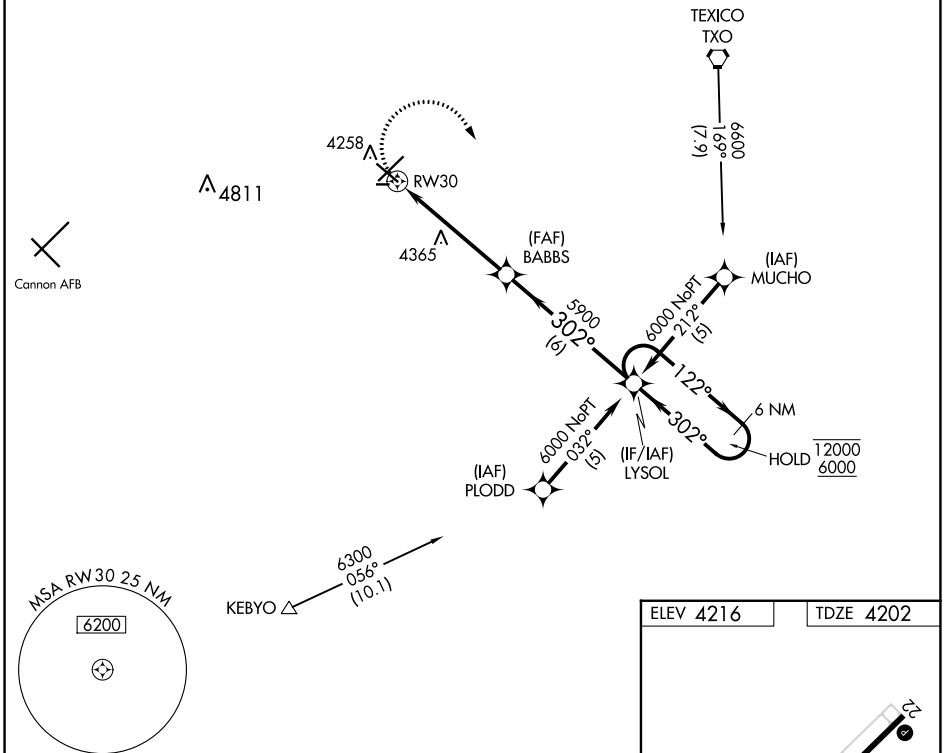

APP CRS	Rwy Idg	5697
302°	TDZE	4202
	Apt Elev	4216

RNAV (GPS) RWY 30

CLOVIS RGNL (CVN)

RNP APCH.		MISSED APPROACH: Climbing right turn to 6000 direct LYSOL and hold.	
CAUTION: Cannon AFB 12 NM WSW, heavy USAF fighter traffic.			
AWOS-3PT 135.375	CANNON APP CON 118.425 352.1	CLNC DEL 119.0	UNICOM 122.8 (CTAF) ①

Procedure NA for arrivals at TXO VORTAC via V62 northwest bound.

CLOVIS, NEW MEXICO	Orig-A 25APR19	34°26'N-103°05'W	CLOVIS RGNL (CVN)
			RNAV (GPS) RWY 30

SW-1, 03 OCT 2024 to 31 OCT 2024

SW-1, 03 OCT 2024 to 31 OCT 2024