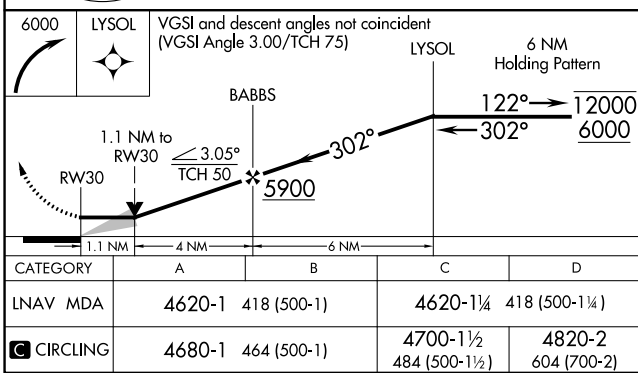

APP CRS	Rwy Idg	5697
302°	TDZE	4202
	Apt Elev	4216

RNAV (GPS) RWY 30

CLOVIS RGNL (CVN)

RNP APCH.		MISSED APPROACH: Climbing right turn to 6000 direct LYSOL and hold.	
CAUTION: Cannon AFB 12 NM WSW, heavy USAF fighter traffic.			
AWOS-3PT 135.375	CANNON APP CON 118.425 352.1	CLNC DEL 119.0	UNICOM 122.8 (CTAF) ①

Procedure NA for arrivals at TXO VORTAC via V62 northwest bound.

CLOVIS, NEW MEXICO	Orig-A 25APR19	34°26'N-103°05'W	CLOVIS RGNL (CVN)
			RNAV (GPS) RWY 30

SW-1, 03 OCT 2024 to 31 OCT 2024

SW-1, 03 OCT 2024 to 31 OCT 2024