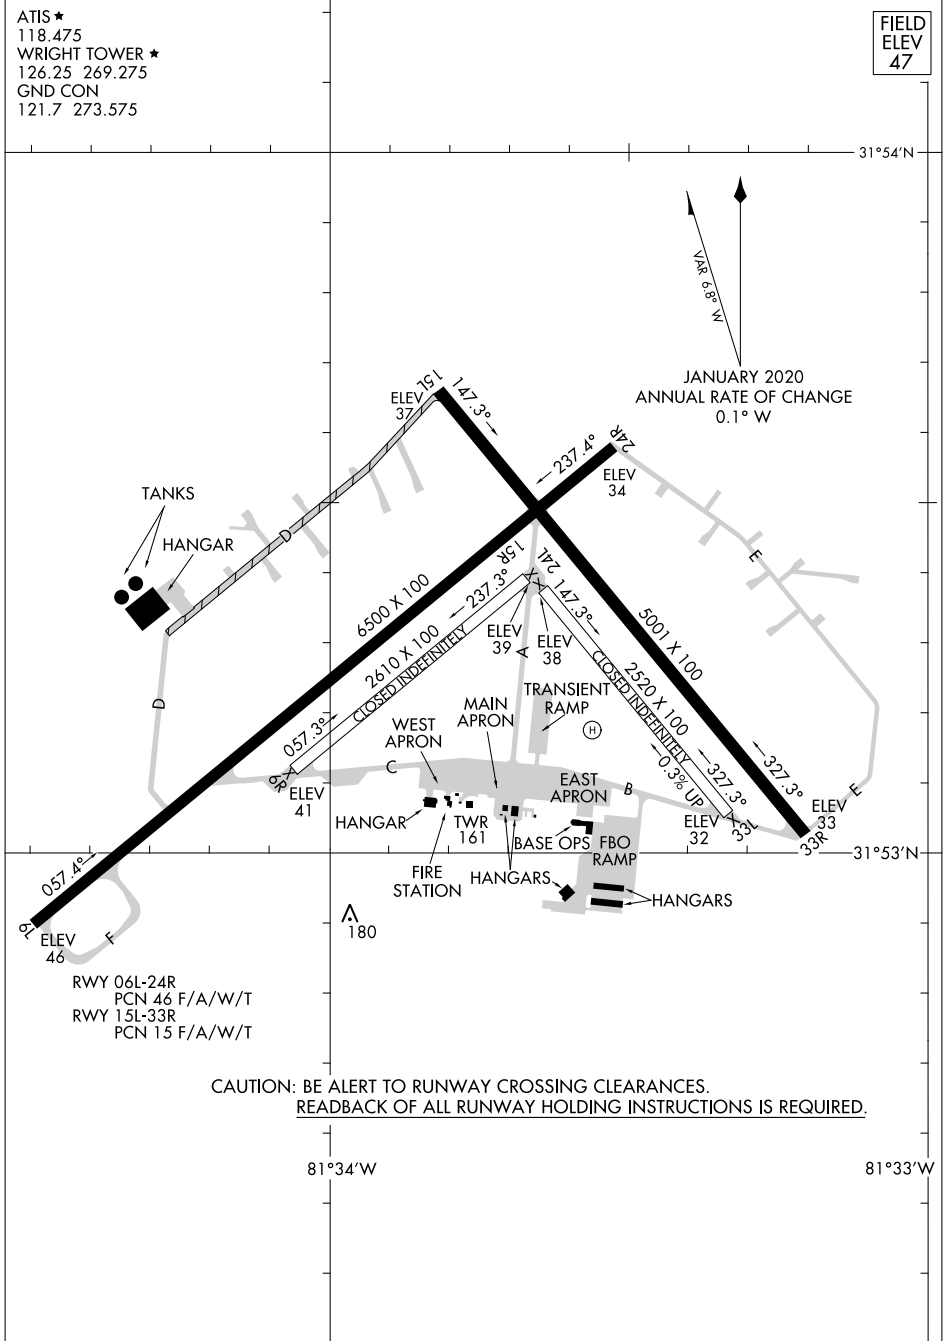

# AIRPORT DIAGRAM

ATIS ★  
 118.475  
 WRIGHT TOWER ★  
 126.25 269.275  
 GND CON  
 121.7 273.575

FIELD  
 ELEV  
 47

SE-4, 03 OCT 2024 to 31 OCT 2024

SE-4, 03 OCT 2024 to 31 OCT 2024

# AIRPORT DIAGRAM