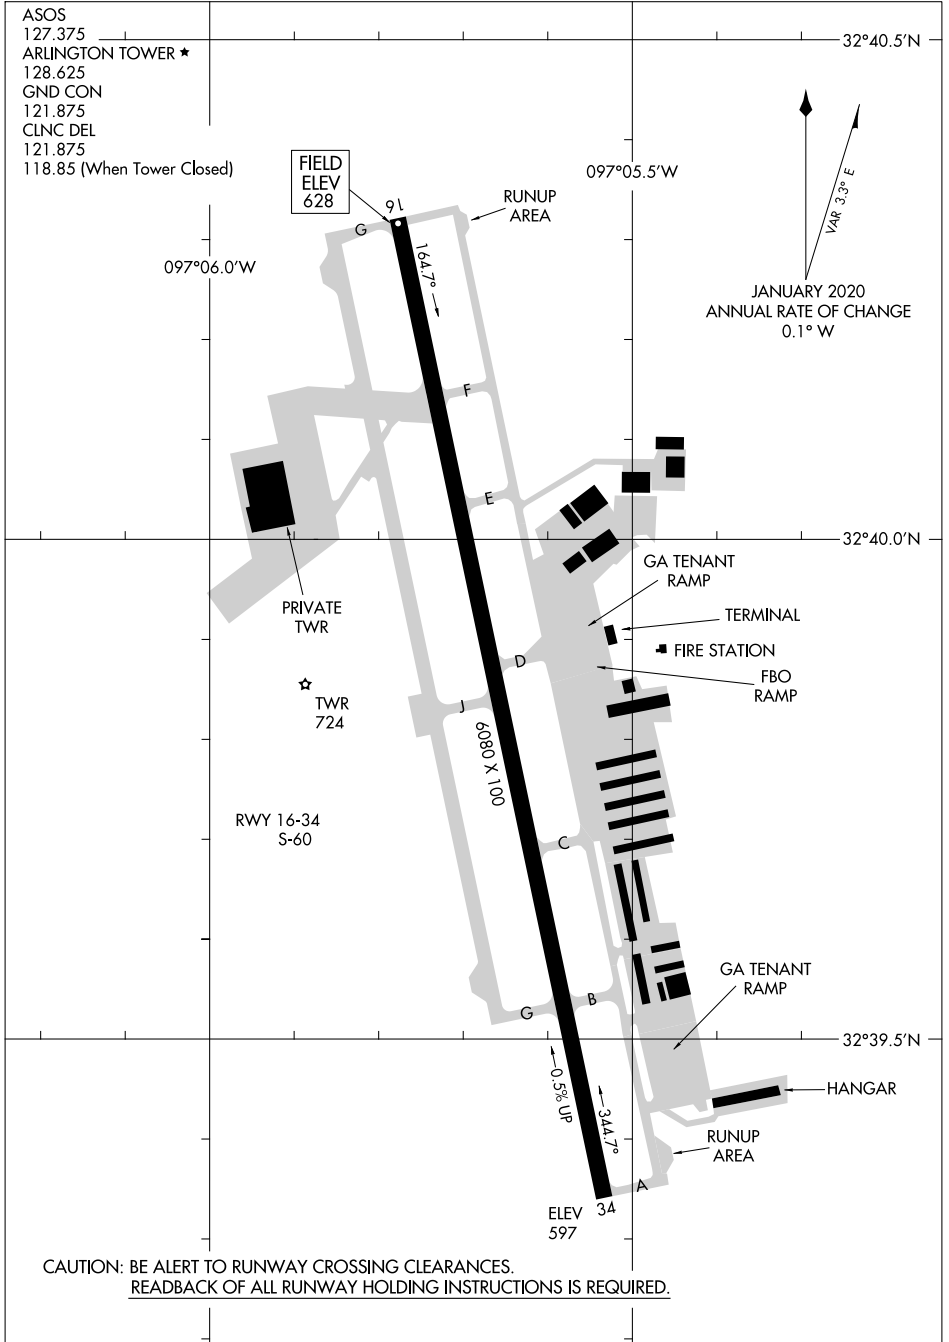

AIRPORT DIAGRAM

AL-5189 (FAA)

ARLINGTON MUNI (GKY)
ARLINGTON, TEXAS

AIRPORT DIAGRAM

ARLINGTON, TEXAS
ARLINGTON MUNI (GKY)