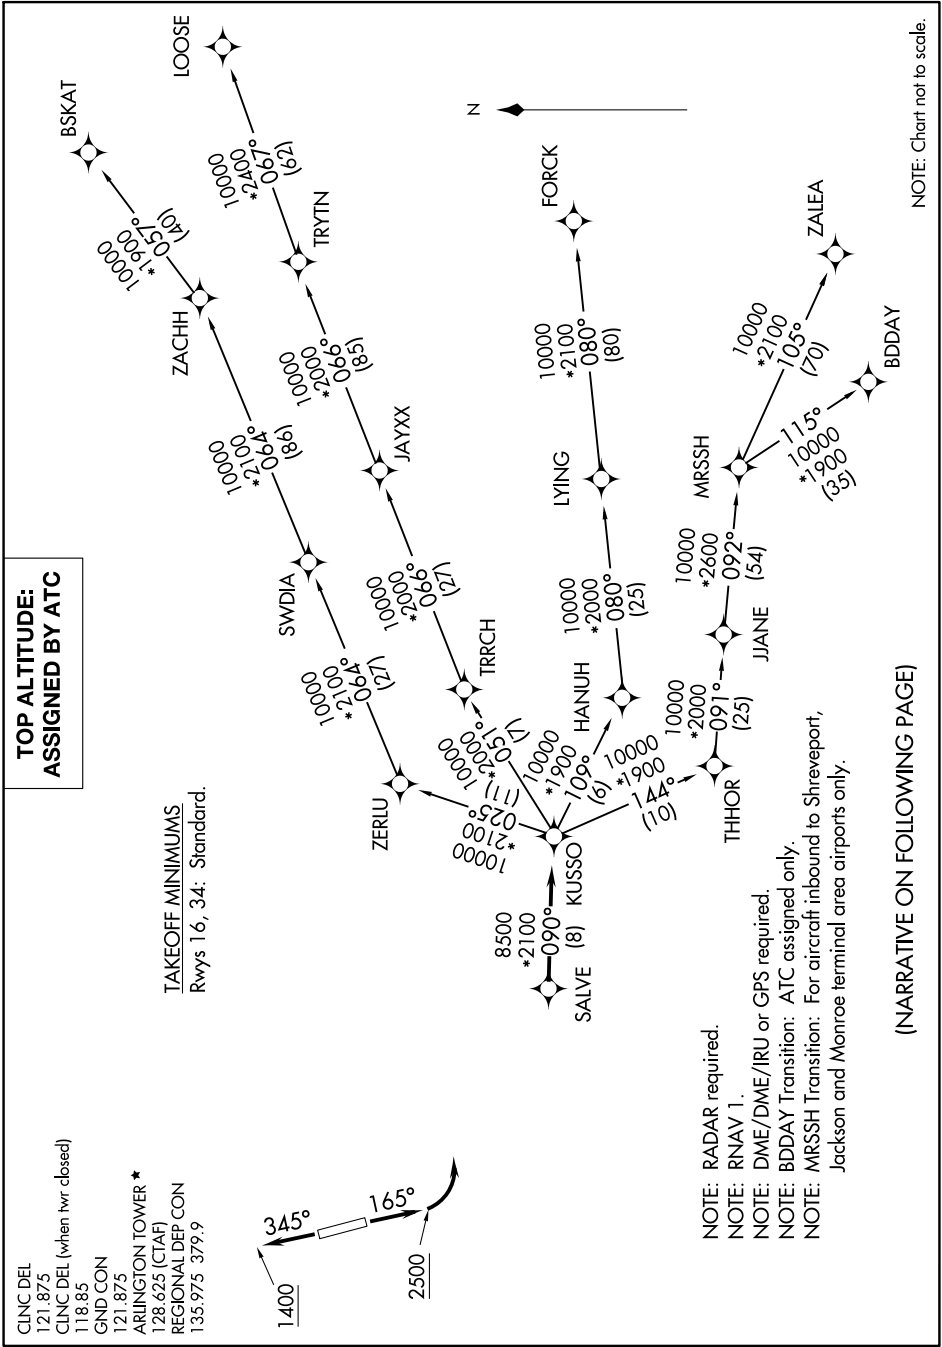

KUSSO ONE DEPARTURE (RNAV)

SC-2, 03 OCT 2024 to 31 OCT 2024

TOP ALTITUDE: ASSIGNED BY ATC

CLNC DEL
121.875
CLNC DEL (when hwr closed)
118.85
GND CON
121.875
ARLINGTON TOWER ★
128.625 (CTAF)
REGIONAL DEP CON
135.975 379.9

TAKEOFF MINIMUMS
Rwys 16, 34: Standard.

- NOTE: RADAR required.
- NOTE: RNAV 1.
- NOTE: DME/DME/IRU or GPS required.
- NOTE: BDDAY Transition: ATC assigned only.
- NOTE: MRSSH Transition: For aircraft inbound to Shreveport, Jackson and Monroe terminal area airports only.

(NARRATIVE ON FOLLOWING PAGE)

NOTE: Chart not to scale.

SC-2, 03 OCT 2024 to 31 OCT 2024

KUSSO ONE DEPARTURE (RNAV)