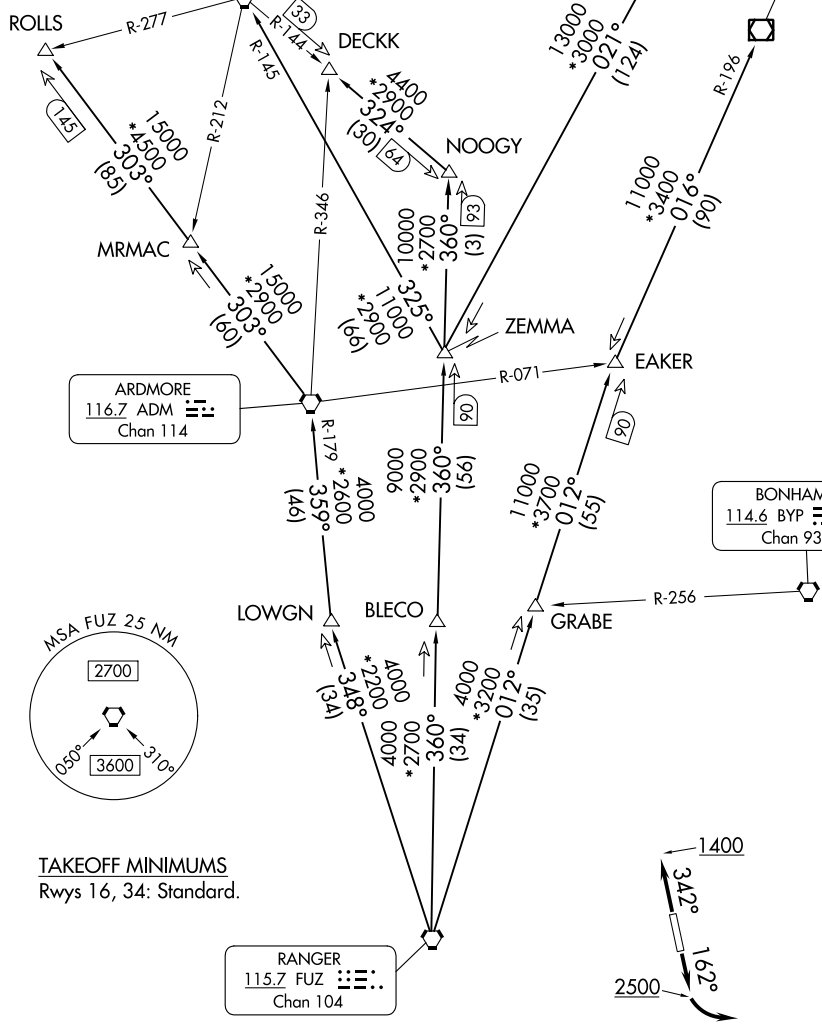

# TEXOMA FIVE DEPARTURE

REGIONAL DEP CON  
 135.975 379.9  
 CLNC DEL  
 121.875  
 CLNC DEL (When twr closed)  
 118.85  
 GND CON  
 121.875  
 ARLINGTON TOWER ★  
 128.625 (CTAF)

**TOP ALTITUDE:  
 ASSIGNED BY ATC**

TULSA  
 114.4 TUL  
 Chan 91

RADAR and DME required.

WILL ROGERS  
 114.1 IRW  
 Chan 88

OKMULGEE  
 114.9 OKM  
 Chan 96

ARDMORE  
 116.7 ADM  
 Chan 114

BONHAM  
 114.6 BYP  
 Chan 93

RANGER  
 115.7 FUZ  
 Chan 104

SC-2, 03 OCT 2024 to 31 OCT 2024

SC-2, 03 OCT 2024 to 31 OCT 2024

NOTE: Chart not to scale

(CONTINUED ON FOLLOWING PAGE)

# TEXOMA FIVE DEPARTURE