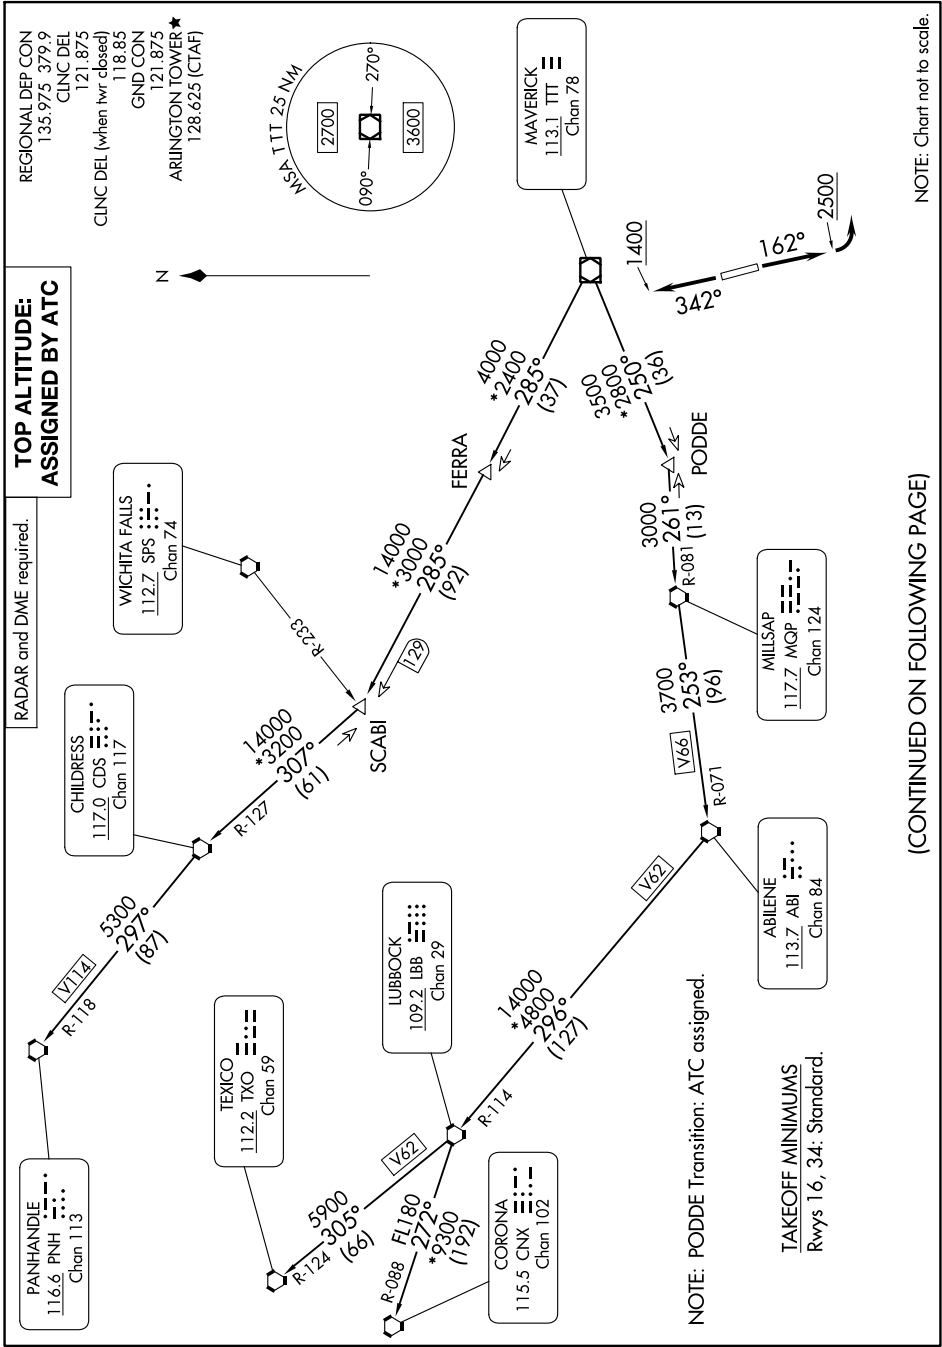

WORTH ONE DEPARTURE

SC-2, 03 OCT 2024 to 31 OCT 2024

WORTH ONE DEPARTURE

(CONTINUED ON FOLLOWING PAGE)

SC-2, 03 OCT 2024 to 31 OCT 2024