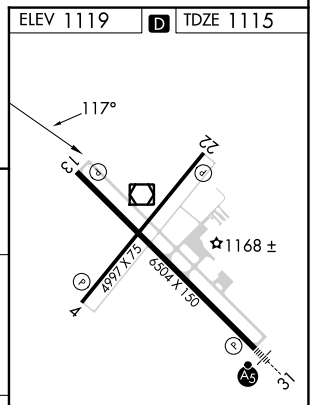

CATEGORY	A	B	C	D
S-13	1740-1 625 (700-1)		1740-1³/₄ 625 (700-1³/₄)	1740-2 625 (700-2)
C CIRCLING	1740-1 621 (700-1)		1820-2 701 (800-2)	1980-2³/₄ 861 (900-2³/₄)

HIRL Rwy 13-31
MIRL Rwy 4-22
REIL Rws 4, 13, and 22