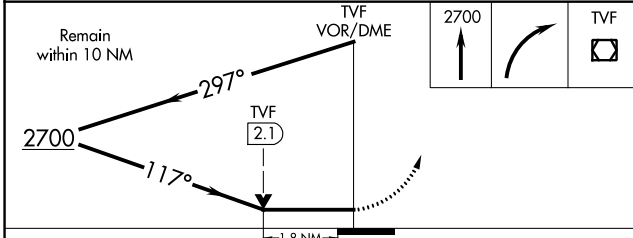

CATEGORY	A	B	C	D
S-13	1740-1 625 (700-1)		1740-1³/₄ 625 (700-1³/₄)	1740-2 625 (700-2)
C CIRCLING	1740-1 621 (700-1)		1820-2 701 (800-2)	1980-2³/₄ 861 (900-2³/₄)

HIRL Rwy 13-31
MIRL Rwy 4-22
REIL Rws 4, 13, and 22