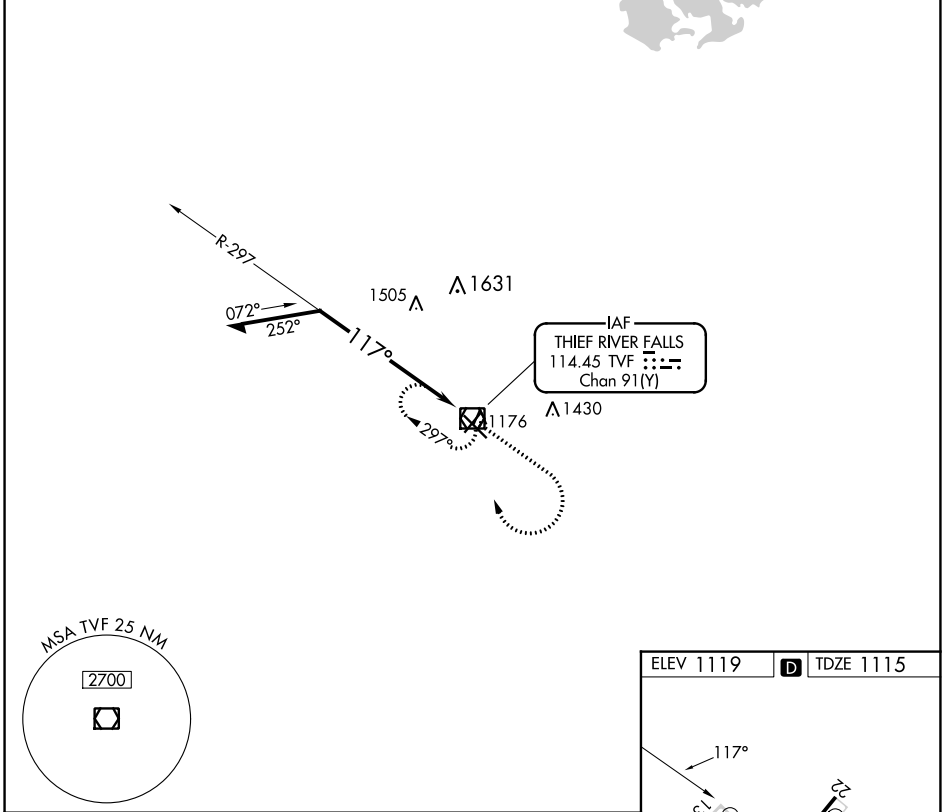

VOR/DME TVF 114.45 Chan 91(Y)	APP CRS 117°	Rwy Idg TDZE 1115 Apt Elev 1119	6504 1115 1119

VOR Y RWY 13

THIEF RIVER FALLS RGNL (TVF)

⚠ Circling to Rwy 4/22 NA at night. MISSED APPROACH: Climb to 2700 then right turn direct TVF VOR/DME and hold.

AWOS-3PT 119.025	MINNEAPOLIS CENTER 132.15 269.6	UNICOM 122.8 (CTAF)

NC-1, 03 OCT 2024 to 31 OCT 2024

NC-1, 03 OCT 2024 to 31 OCT 2024