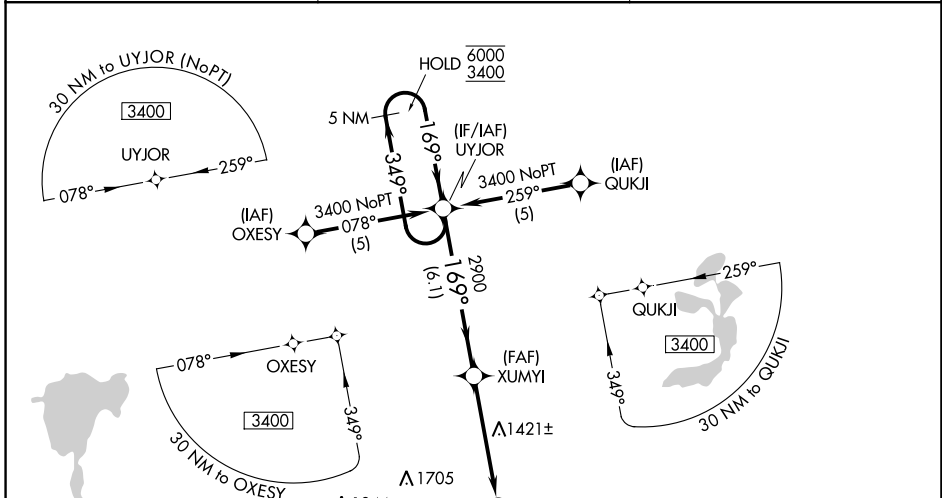

WAAS CH 40104 W16A	APP CRS 169°	Rwy Idg 4797 TDZE 1319 Apt Elev 1319
--	------------------------	---

RNAV (GPS) RWY 16

ESTHERVILLE MUNI (EST)

RNP APCH.

⚠ Circling NA to Rwy 6 and 24. Baro-VNAV and VDP NA when using Jackson altimeter setting. For uncompensated Baro-VNAV systems, LNAV/VNAV NA below -17°C or above 54°C. When local altimeter setting not received, use Jackson altimeter setting and increase all DA/MDA 60 feet.

MISSED APPROACH: Climb to 3400 direct OHYEQ and hold.

ASOS 121.425	MINNEAPOLIS CENTER 127.75 257.7	UNICOM 122.975 (CTAF) 0
------------------------	---	-----------------------------------

ELEV 1319	TDZE 1319
-----------	-----------

CATEGORY	A	B	C	D
LPV DA	1569-1	250 (300-1)		NA
LNAV/VNAV DA	1608-1	289 (300-1)		NA
LNAV MDA	1720-1	401 (500-1)		NA
C CIRCLING	1720-1 401 (500-1)	1840-1 521 (600-1)		NA

NC-3, 03 OCT 2024 to 31 OCT 2024

NC-3, 03 OCT 2024 to 31 OCT 2024