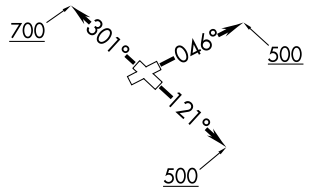

(CRIED1 .CRIED) 24193

CRIED ONE DEPARTURE

AL-5433 (FAA)

LA PORTE MUNI (T41)
LA PORTE, TEXAS

CLINC DEL
125.6
CTAF
122.7
HOUSTON DEP CON
134.45 284.0

**TOP ALTITUDE:
ASSIGNED BY ATC**

CEDAR CREEK
114.8 CGY 
Chan 95

LUFKIN
112.1 LFK 
Chan 58

NAVASOTA
115.9 TNV 
Chan 106

HUMBLE
116.6 IAH 
Chan 113

NOTE: RADAR required.

TAKEOFF MINIMUMS
Rwys 5, 12, 23, 30: Standard.

(CONTINUED ON FOLLOWING PAGE)

NOTE: Chart not to scale.