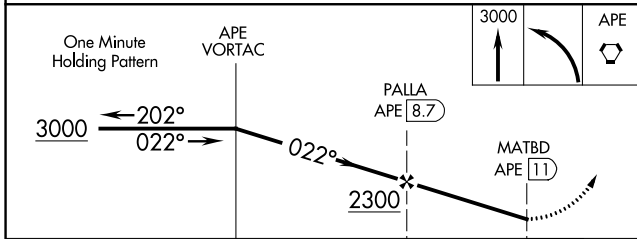

VORTAC APE 116.7 Chan 114	APP CRS 022°	Rwy Idg TDZE Apt Elev 1192	N/A N/A
---	------------------------	---	--------------------------

VOR-A

KNOX COUNTY (4I3)

DME required.		MISSED APPROACH: Climb to 3000 then left turn direct APE VORTAC and hold.	
AWOS-3 126.05	COLUMBUS APP CON 125.95 317.775	CLNC DEL 119.45	UNICOM 123.05 (CTAF) 0