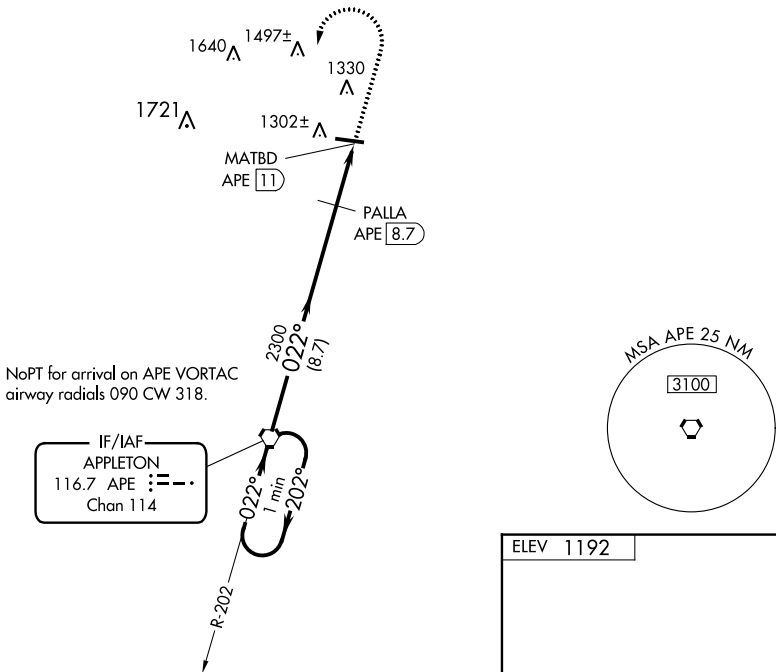

VORTAC APE 116.7 Chan 114	APP CRS 022°	Rwy Idg TDZE Apt Elev 1192	N/A N/A
---	------------------------	---	--------------------------

VOR-A

KNOX COUNTY (4I3)

DME required.		MISSED APPROACH: Climb to 3000 then left turn direct APE VORTAC and hold.	
AWOS-3 126.05	COLUMBUS APP CON 125.95 317.775	CLNC DEL 119.45	UNICOM 123.05 (CTAF) 0

EC-2, 03 OCT 2024 to 31 OCT 2024

EC-2, 03 OCT 2024 to 31 OCT 2024