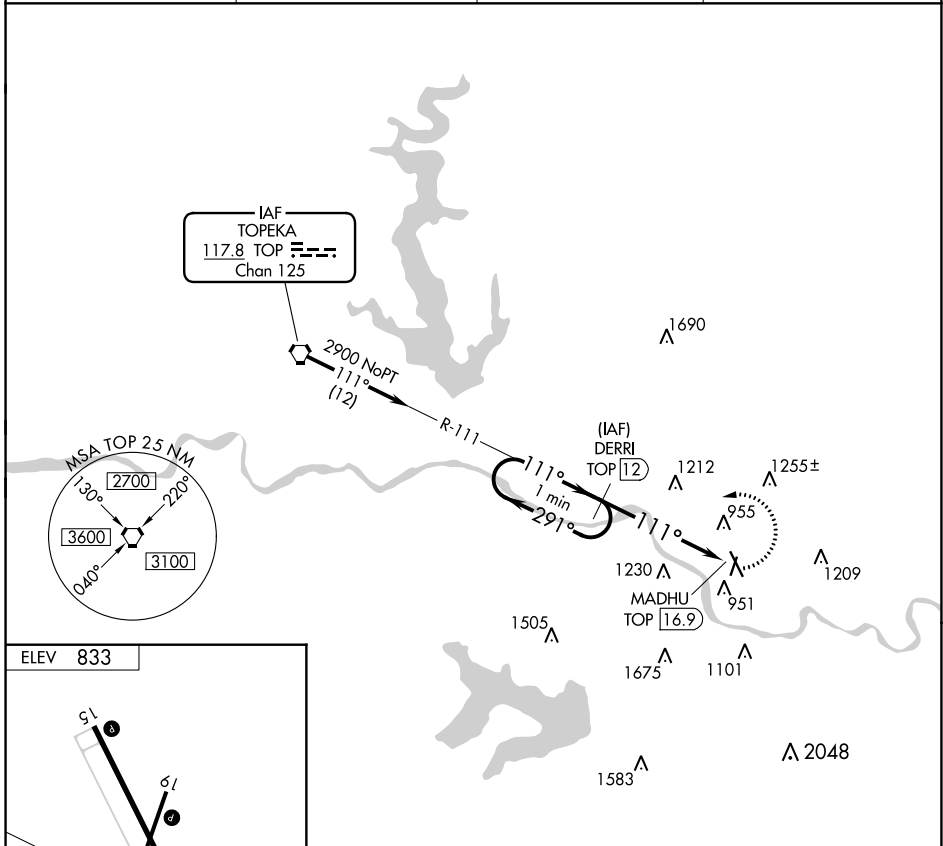

VORTAC TOP 117.8 Chan 125	APP CRS 111°	Rwy Idg TDZE Apt Elev	N/A N/A 833
---	------------------------	-----------------------------	--

VOR/DME-A
LAWRENCE RGNL (LWC)

⚠ When local altimeter setting not received, use Philip Billard Muni altimeter setting and increase all MDA 60 feet and Cat C visibility ¼ mile.

MISSED APPROACH: Climbing left turn to 2900 via TOP R-111 to DERRI/12 DME and hold.

ASOS 121.225	KANSAS CITY CENTER 123.8 343.7	CLNC DEL 121.825	UNICOM 123.0 (CTAF) 0
------------------------	--	----------------------------	---------------------------------

CATEGORY	A	B	C	D
CIRCLING	1480-1	647 (700-1)	1620-2¼ 787 (800-2¼)	NA

NC-2, 03 OCT 2024 to 31 OCT 2024

NC-2, 03 OCT 2024 to 31 OCT 2024