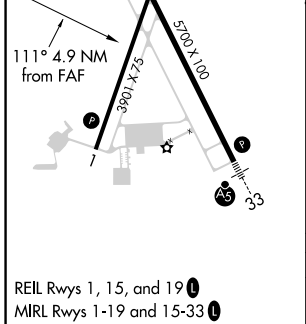

VORTAC TOP 117.8 Chan 125	APP CRS 111°	Rwy Idg TDZE Apt Elev	N/A N/A 833
---	------------------------	-----------------------------	--

VOR/DME-A
LAWRENCE RGNL (LWC)

⚠ When local altimeter setting not received, use Philip Billard Muni altimeter setting and increase all MDA 60 feet and Cat C visibility ¼ mile.

MISSED APPROACH: Climbing left turn to 2900 via TOP R-111 to DERRI/12 DME and hold.

ASOS 121.225	KANSAS CITY CENTER 123.8 343.7	CLNC DEL 121.825	UNICOM 123.0 (CTAF) 0
------------------------	--	----------------------------	---------------------------------

CATEGORY	A	B	C	D
CIRCLING	1480-1	647 (700-1)	1620-2¼ 787 (800-2¼)	NA

NC-2, 03 OCT 2024 to 31 OCT 2024

NC-2, 03 OCT 2024 to 31 OCT 2024