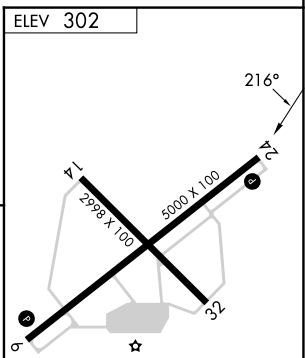

VOR/DME CTF 114.55 Chan 92(Y)	APP CRS 216°	Rwy Idg TDZE N/A Apt Elev N/A 302
---	------------------------	--

VOR/DME-A

WOODWARD FLD (CDN)

NA When local altimeter setting not received, use Columbia altimeter setting and increase all MDAs 100 feet and Circling visibility Cats C/D ¼ SM.

MISSED APPROACH: Climbing left turn to 2000 via CTF VOR/DME R-216 to JEENS/21 DME and hold.

AWOS-3 119.975	SHAW APP CON ★ 125.4 318.1	UNICOM 123.0 (CTAF) 0
--------------------------	--------------------------------------	---------------------------------

CATEGORY	A	B	C	D
CIRCLING	840-1 538 (600-1)	840-1¼ 538 (600-1¼)	840-1½ 538 (600-1½)	900-2 598 (600-2)

MIRL Rwy 6-24 0
REIL Rwys 6 and 24 0

SE-2, 03 OCT 2024 to 31 OCT 2024

SE-2, 03 OCT 2024 to 31 OCT 2024