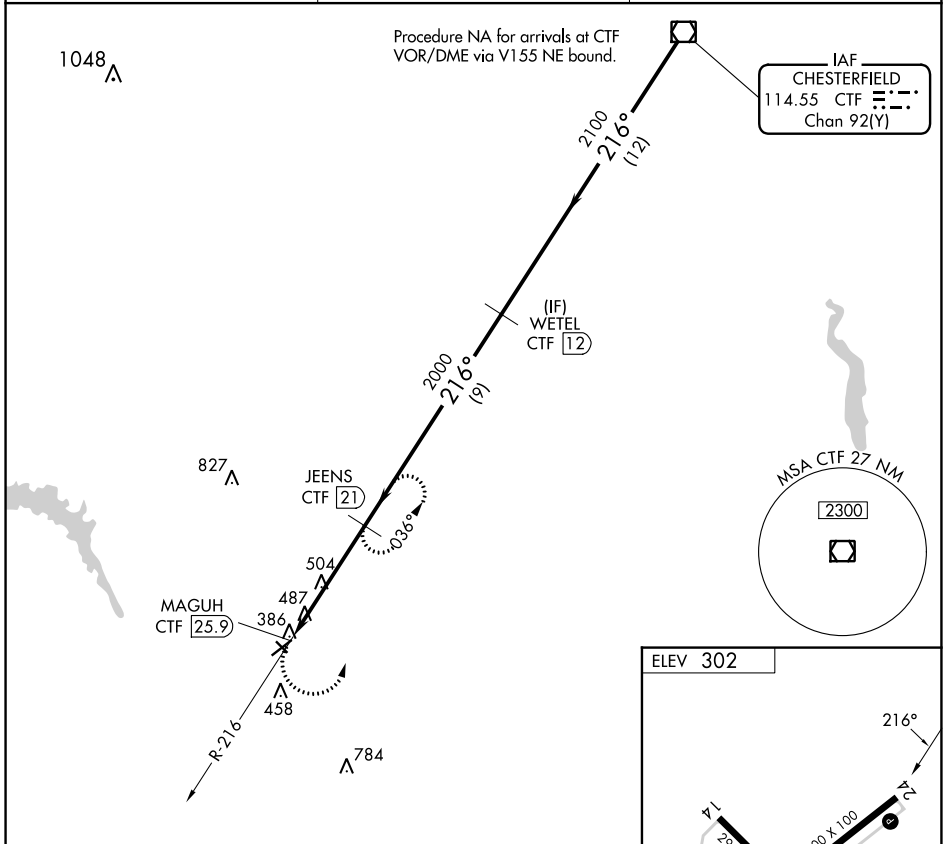

VOR/DME CTF 114.55 Chan 92(Y)	APP CRS 216°	Rwy Idg TDZE N/A Apt Elev N/A 302
---	------------------------	--

VOR/DME-A

WOODWARD FLD (CDN)

NA When local altimeter setting not received, use Columbia altimeter setting and increase all MDAs 100 feet and Circling visibility Cats C/D ¼ SM.

MISSED APPROACH: Climbing left turn to 2000 via CTF VOR/DME R-216 to JEENS/21 DME and hold.

AWOS-3 119.975	SHAW APP CON ★ 125.4 318.1	UNICOM 123.0 (CTAF) 0
--------------------------	--------------------------------------	---------------------------------

CATEGORY	A	B	C	D
CIRCLING	840-1 538 (600-1)	840-1¼ 538 (600-1¼)	840-1½ 538 (600-1½)	900-2 598 (600-2)

MIRL Rwy 6-24 0
REIL Rwys 6 and 24 0

SE-2, 03 OCT 2024 to 31 OCT 2024

SE-2, 03 OCT 2024 to 31 OCT 2024