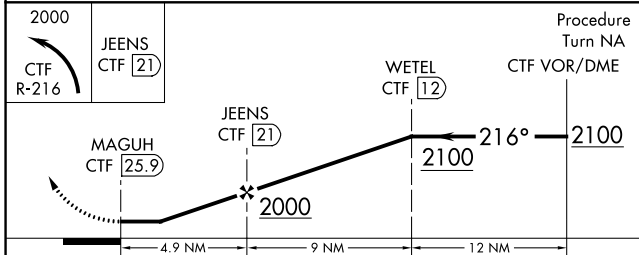

VOR/DME CTF 114.55 Chan 92(Y)	APP CRS 216°	Rwy Idg TDZE N/A Apt Elev N/A 302
---	------------------------	--

VOR/DME-A

WOODWARD FLD (CDN)

NA When local altimeter setting not received, use Columbia altimeter setting and increase all MDAs 100 feet and Circling visibility Cats C/D ¼ SM.

MISSED APPROACH: Climbing left turn to 2000 via CTF VOR/DME R-216 to JEENS/21 DME and hold.

AWOS-3 119.975	SHAW APP CON ★ 125.4 318.1	UNICOM 123.0 (CTAF) 0
--------------------------	--------------------------------------	---------------------------------

CATEGORY	A	B	C	D
CIRCLING	840-1 538 (600-1)	840-1¼ 538 (600-1¼)	840-1½ 538 (600-1½)	900-2 598 (600-2)

MIRL Rwy 6-24 0
REIL Rwys 6 and 24 0

SE-2, 03 OCT 2024 to 31 OCT 2024

SE-2, 03 OCT 2024 to 31 OCT 2024