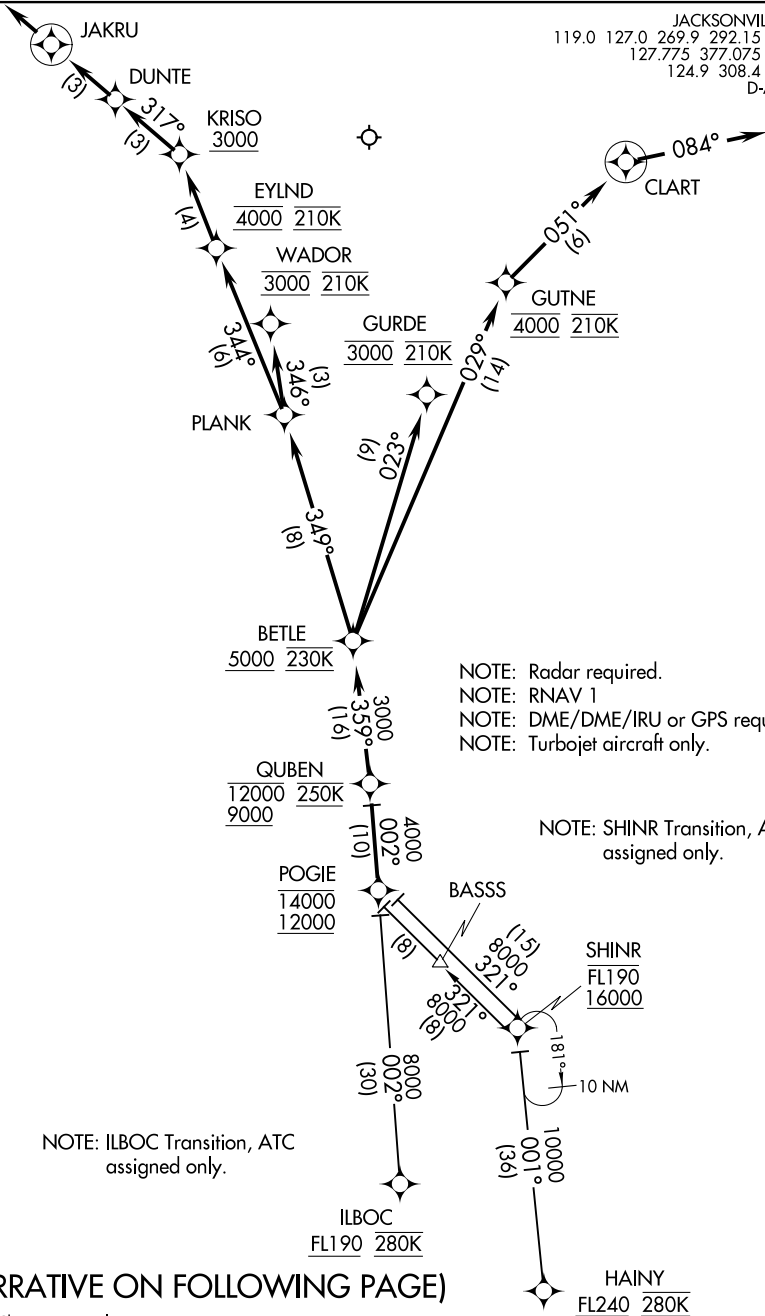

(QUBEN.QUBEN1) 18088

AL-5570 (FAA)

JACKSONVILLE INTL (JAX)
JACKSONVILLE, FLORIDA

QUBEN ONE ARRIVAL (RNAV)

JACKSONVILLE APP CON
119.0 127.0 269.9 292.15 (270°-090°)
127.775 377.075 (181°-269°)
124.9 308.4 (091°-180°)
D-ATIS 125.85

NOTE: Radar required.
NOTE: RNAV 1
NOTE: DME/DME/IRU or GPS required.
NOTE: Turbojet aircraft only.

NOTE: SHINR Transition, ATC assigned only.

NOTE: ILBOC Transition, ATC assigned only.

(NARRATIVE ON FOLLOWING PAGE)

NOTE: Chart not to scale.

SE-3, 03 OCT 2024 to 31 OCT 2024

SE-3, 03 OCT 2024 to 31 OCT 2024

QUBEN ONE ARRIVAL (RNAV)
(QUBEN.QUBEN1) 17OCT13

JACKSONVILLE, FLORIDA
JACKSONVILLE INTL (JAX)