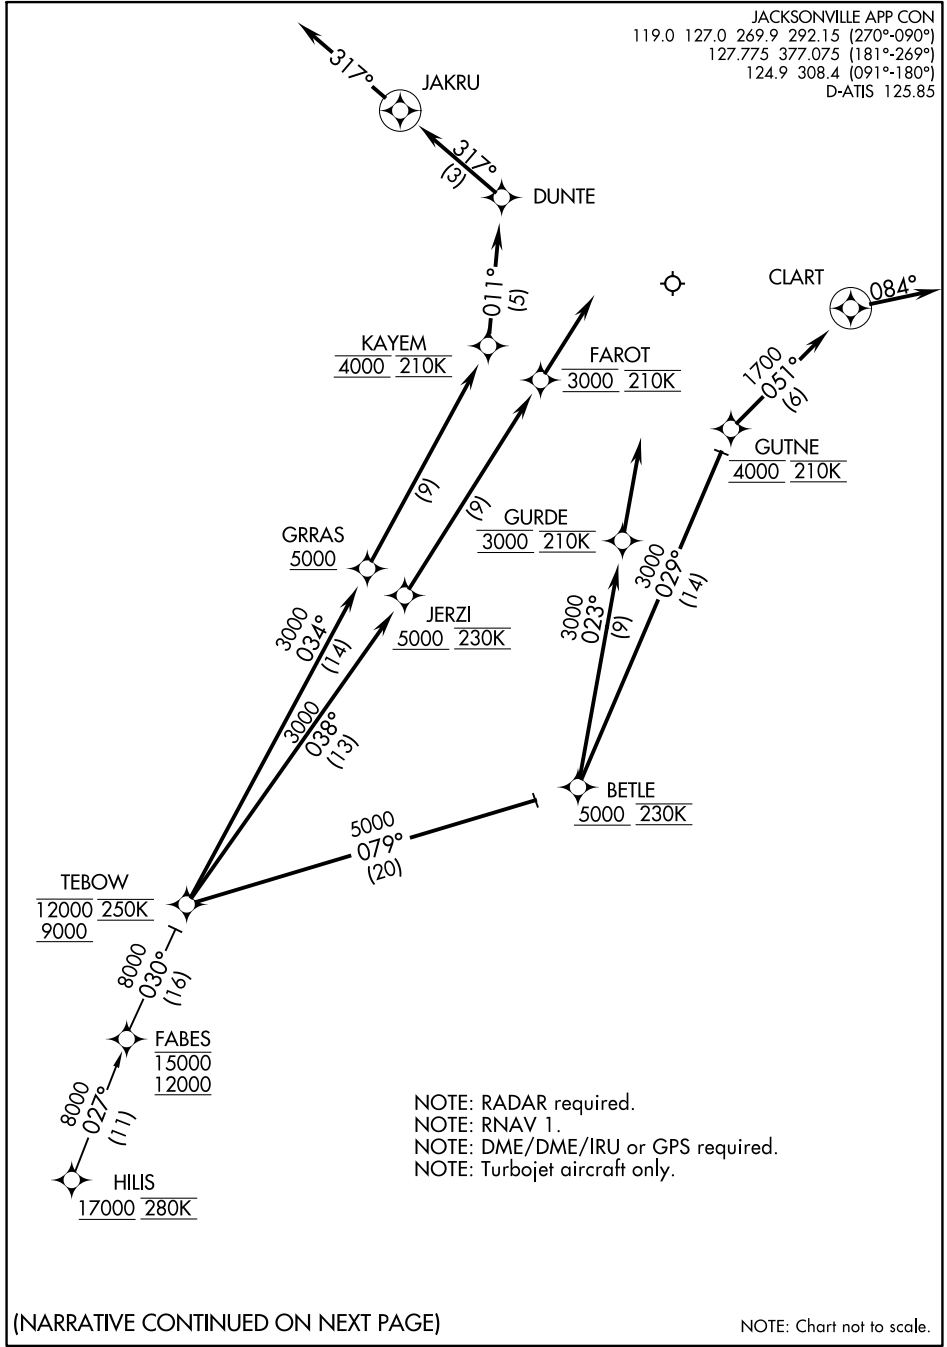

(TEBOW.TEBOW1) 18088

AL-5570 (FAA)

JACKSONVILLE INTL (JAX)  
JACKSONVILLE, FLORIDA

# TEBOW ONE ARRIVAL (RNAV)

JACKSONVILLE APP CON  
119.0 127.0 269.9 292.15 (270°-090°)  
127.775 377.075 (181°-269°)  
124.9 308.4 (091°-180°)  
D-ATIS 125.85

NOTE: RADAR required.  
NOTE: RNAV 1.  
NOTE: DME/DME/IRU or GPS required.  
NOTE: Turbojet aircraft only.

(NARRATIVE CONTINUED ON NEXT PAGE)

NOTE: Chart not to scale.

TEBOW ONE ARRIVAL (RNAV)  
(TEBOW.TEBOW1) 13NOV14

JACKSONVILLE, FLORIDA  
JACKSONVILLE INTL (JAX)

SE-3, 03 OCT 2024 to 31 OCT 2024

SE-3, 03 OCT 2024 to 31 OCT 2024