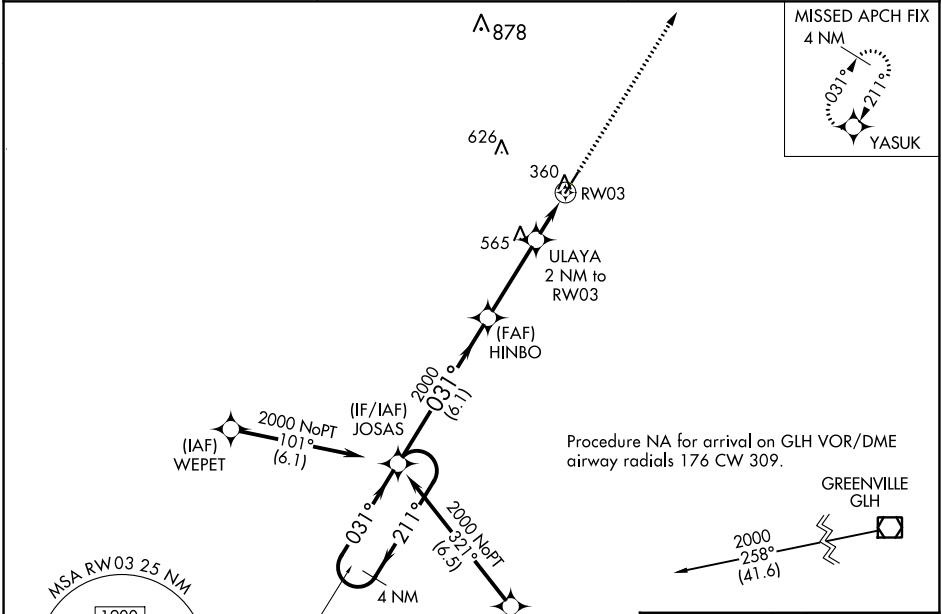

APP CRS	Rwy Idg	5020
031°	TDZE	268
	Apt Elev	268

RNAV (GPS) RWY 3

MONTICELLO MUNI/ELLIS FLD (L.L.Q)

RNP APCH - GPS.

⚠ Rwy 3 helicopter visibility reduction below 3/4 SM NA.

MISSED APPROACH: Climb to 2000 direct YASUK and hold.

ASOS 133.325	MEMPHIS CENTER 135.875 269.35	UNICOM 122.8 (CTAF)
------------------------	---	-------------------------------

CATEGORY	A	B	C	D
LNVA MDA	820-1	552 (600-1)	820-1½ 552 (600-1½)	NA
CIRCLING	820-1	552 (600-1)	980-2 712 (800-2)	NA

SC-1, 03 OCT 2024 to 31 OCT 2024

SC-1, 03 OCT 2024 to 31 OCT 2024