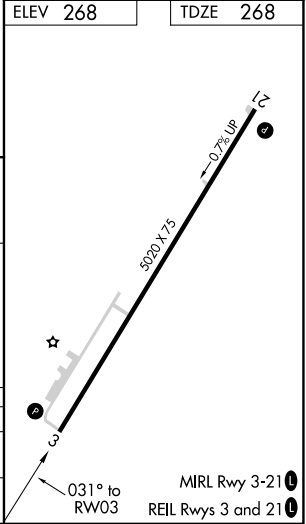

APP CRS	Rwy Idg	5020
031°	TDZE	268
	Apt Elev	268

RNAV (GPS) RWY 3

MONTICELLO MUNI/ELLIS FLD (L.L.Q)

RNP APCH - GPS.

⚠ Rwy 3 helicopter visibility reduction below 3/4 SM NA.

MISSED APPROACH: Climb to 2000 direct YASUK and hold.

ASOS 133.325	MEMPHIS CENTER 135.875 269.35	UNICOM 122.8 (CTAF)
------------------------	---	-------------------------------

CATEGORY	A	B	C	D
LNVA MDA	820-1	552 (600-1)	820-1½ 552 (600-1½)	NA
CIRCLING	820-1	552 (600-1)	980-2 712 (800-2)	NA