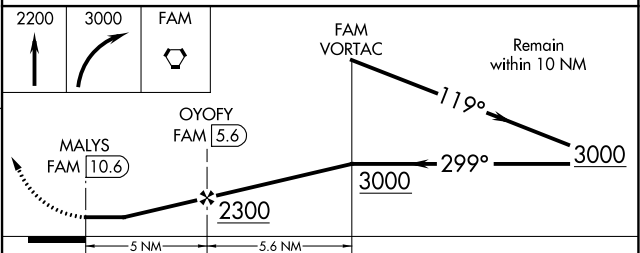

VORTAC FAM 115.7 Chan 104	APP CRS 299°	Rwy Idg TDZE Apt Elev N/A N/A 946

VOR/DME-A
FARMINGTON RGNL (FAM)

NA Circling to Rwy 20 NA at night. When local altimeter setting not received, use Sparta altimeter setting and increase all MDA 160 feet and Cat A visibility ¼ mile.	MISSED APPROACH: Climb to 2200 then climbing right turn to 3000 direct FAM VORTAC and hold.

AWOS-3PT 119.275	KANSAS CITY CENTER 127.475 346.275	UNICOM 122.8 (CTAF) 0

CATEGORY	A	B	C	D
CIRCLING	1720-1 774 (800-1)	1720-1¼ 774 (800-1¼)	NA	

NC-3, 03 OCT 2024 to 31 OCT 2024

NC-3, 03 OCT 2024 to 31 OCT 2024