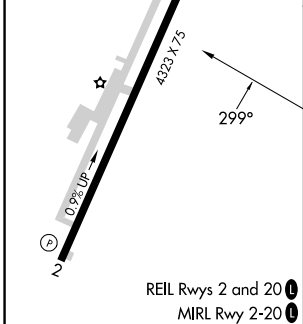

VORTAC FAM 115.7 Chan 104	APP CRS 299°	Rwy Idg TDZE Apt Elev N/A N/A 946
---	------------------------	---

VOR/DME-A
FARMINGTON RGNL (FAM)

<p>NA Circling to Rwy 20 NA at night. When local altimeter setting not received, use Sparta altimeter setting and increase all MDA 160 feet and Cat A visibility ¼ mile.</p>	<p>MISSED APPROACH: Climb to 2200 then climbing right turn to 3000 direct FAM VORTAC and hold.</p>
---	---

<p>AWOS-3PT 119.275</p>	<p>KANSAS CITY CENTER 127.475 346.275</p>	<p>UNICOM 122.8 (CTAF) 0</p>
------------------------------------	--	---

CATEGORY	A	B	C	D
CIRCLING	1720-1 774 (800-1)	1720-1¼ 774 (800-1¼)	NA	