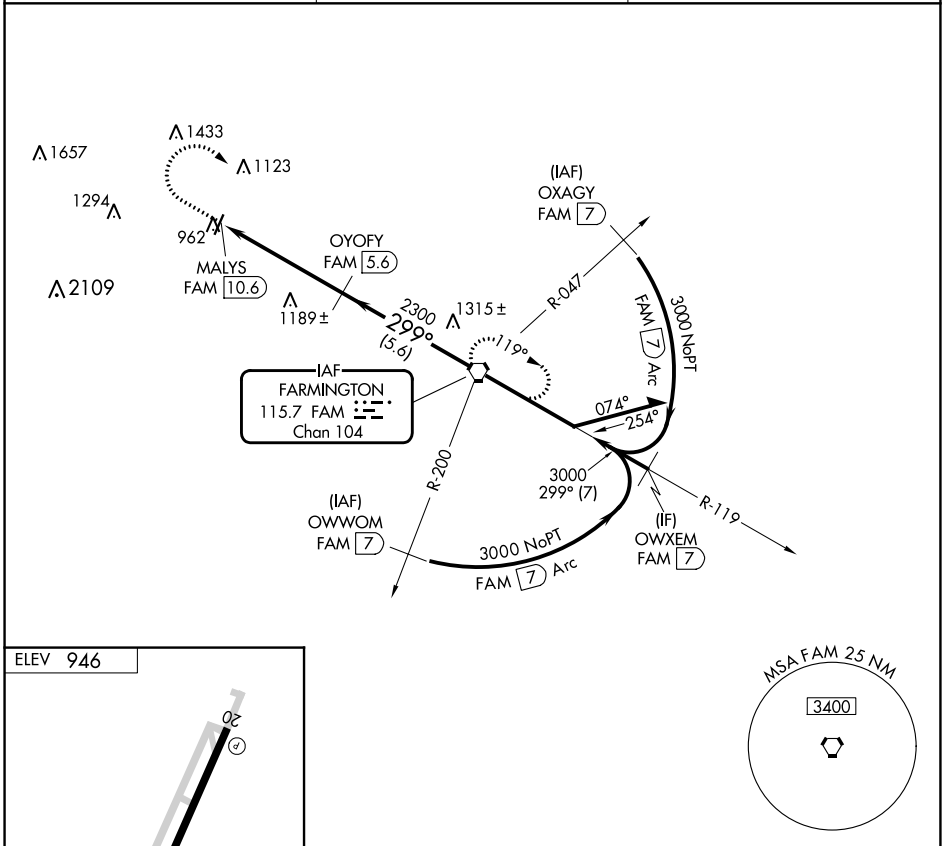

VORTAC FAM 115.7 Chan 104	APP CRS 299°	Rwy Idg TDZE Apt Elev N/A N/A 946
---	------------------------	---

VOR/DME-A
FARMINGTON RGNL (FAM)

<p>NA Circling to Rwy 20 NA at night. When local altimeter setting not received, use Sparta altimeter setting and increase all MDA 160 feet and Cat A visibility ¼ mile.</p>	<p>MISSED APPROACH: Climb to 2200 then climbing right turn to 3000 direct FAM VORTAC and hold.</p>
---	---

<p>AWOS-3PT 119.275</p>	<p>KANSAS CITY CENTER 127.475 346.275</p>	<p>UNICOM 122.8 (CTAF) 0</p>
------------------------------------	--	---

CATEGORY	A	B	C	D
CIRCLING	1720-1 774 (800-1)	1720-1¼ 774 (800-1¼)	NA	

NC-3, 03 OCT 2024 to 31 OCT 2024

NC-3, 03 OCT 2024 to 31 OCT 2024